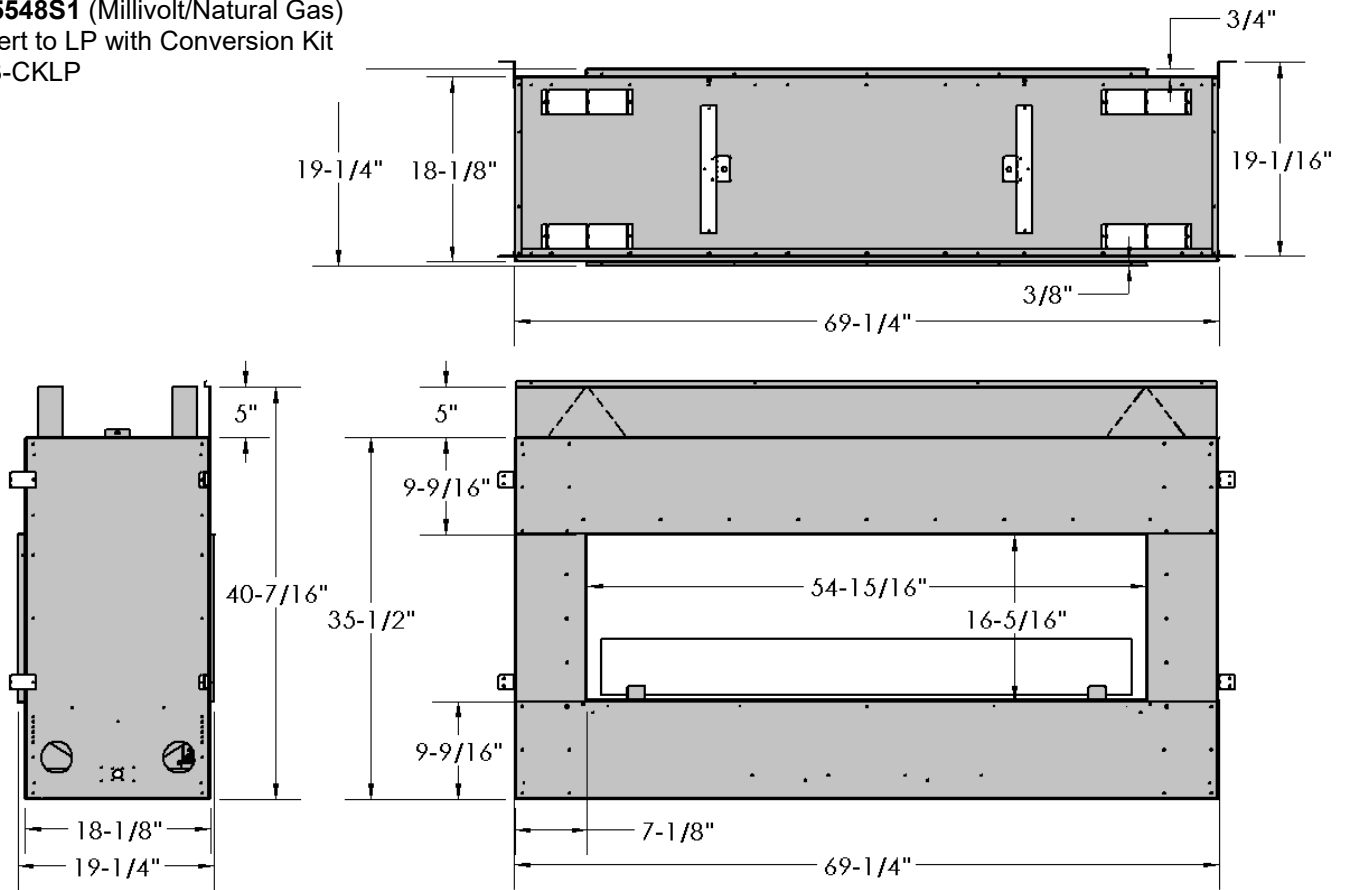

Outdoor Fireplaces

OFP5548S1 and OFP5548S2 Dimensions (Outdoor Fire Place)

OFP5548S1 (Millivolt/Natural Gas)
Convert to LP with Conversion Kit
48OB-CKLP

OFP5548S2 (Millivolt/Natural Gas)
Convert to LP with Conversion Kit 48OB-CKLP