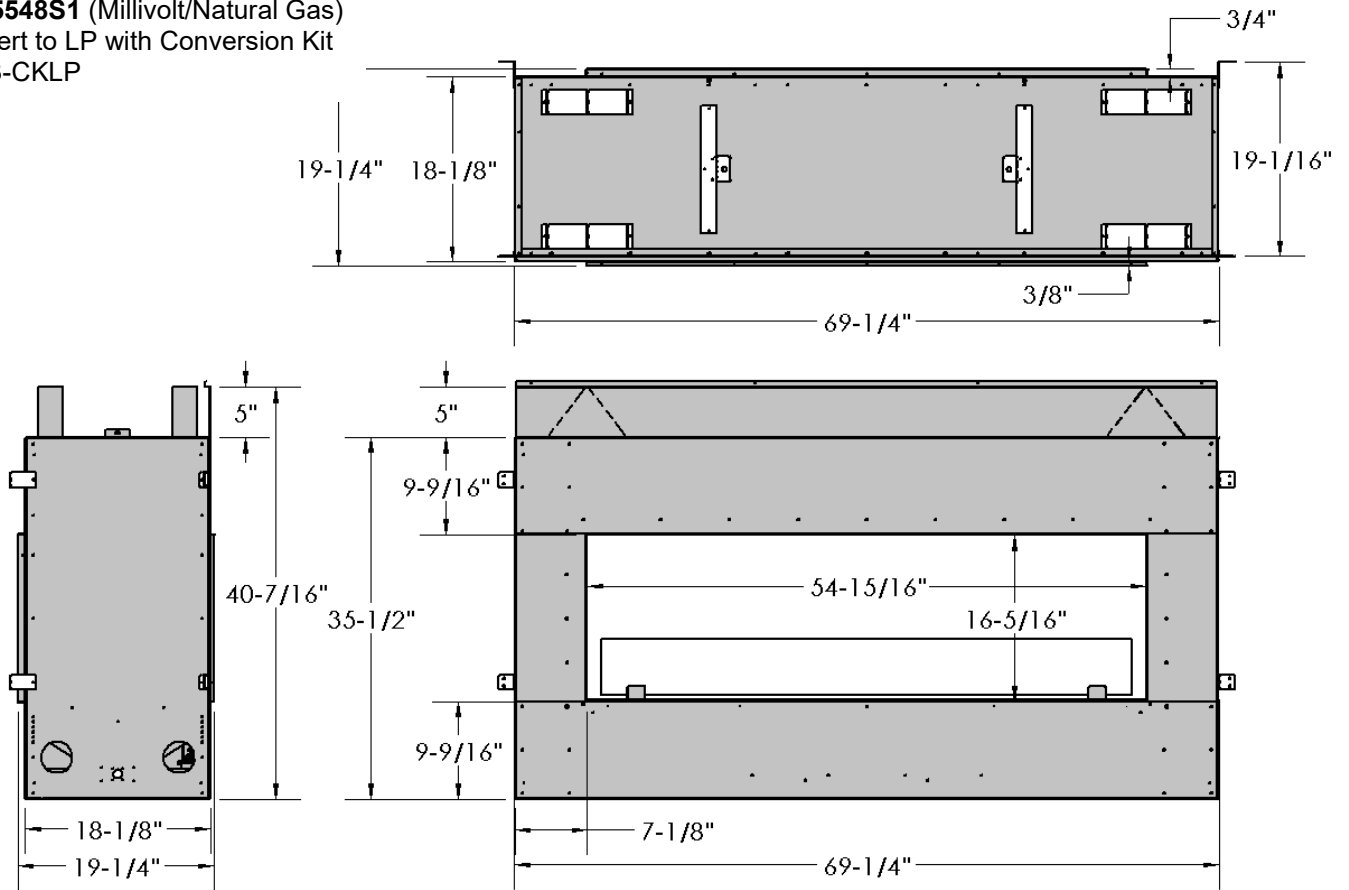

Outdoor Fireplaces

OFP5548S1 and OFP5548S2 Dimensions (Outdoor Fire Place)

OFP5548S1 (Millivolt/Natural Gas)
Convert to LP with Conversion Kit
48OB-CKLP

OFP5548S2 (Millivolt/Natural Gas)
Convert to LP with Conversion Kit
48OB-CKLP