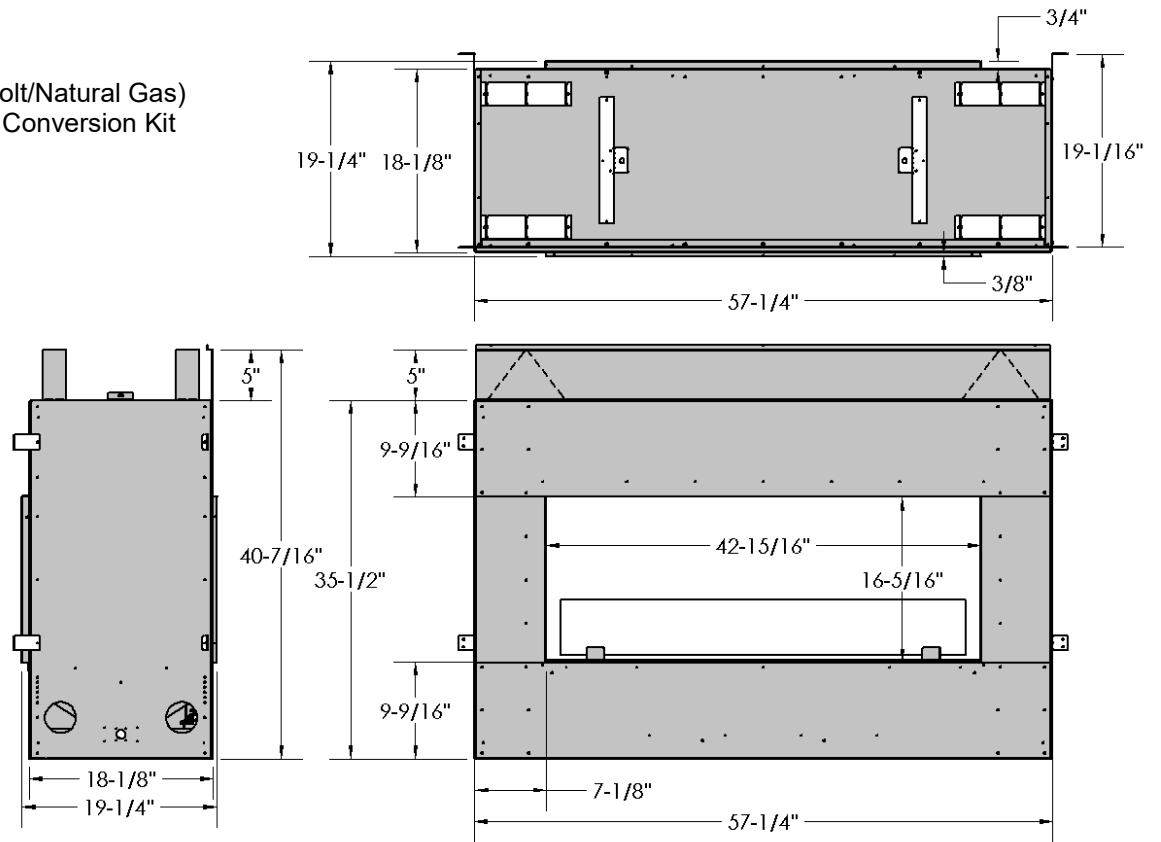

## OFP4336S1 and OFP4336S2 Dimensions (Outdoor Fire Place)

**OFP4336S1** (Millivolt/Natural Gas)  
Convert to LP with Conversion Kit  
36OB-CKLP

**OFP4336S2** (Millivolt/Natural Gas)  
Convert to LP with Conversion Kit  
36OB-CKLP