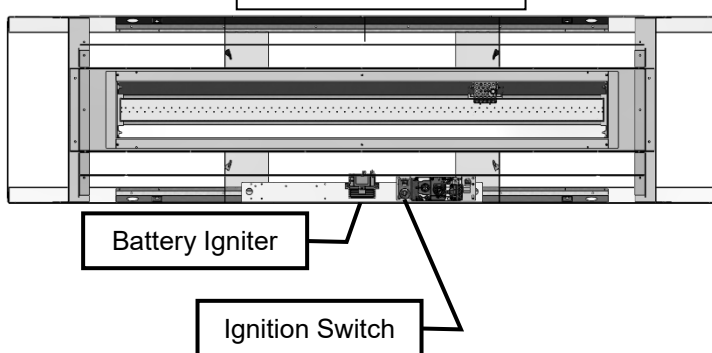

OFP – Top View