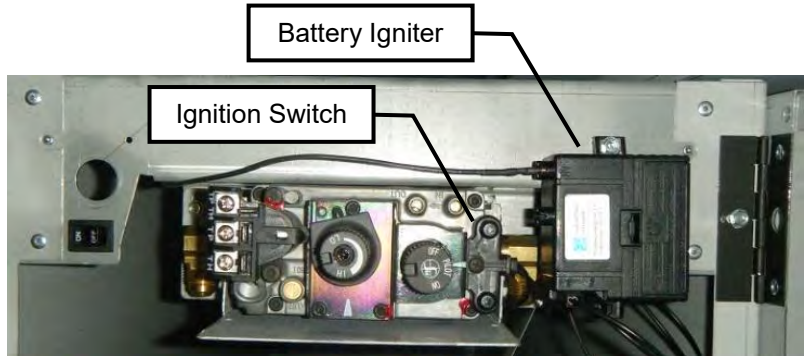

Optional Electronic Spark Assist

MVN / MVP Valve Systems

(Part Number OFP42SA)

A Battery powered module is available to assist in lighting the pilot burner. See below for installation.

OLTN / OLTW

OLTN / OLTW – Top View