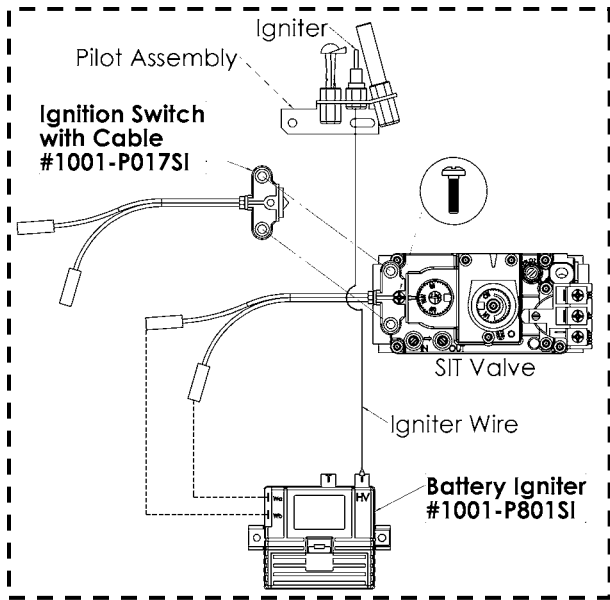

Optional Electronic Spark Assist

MVN / MVP Valve Systems

(Part Number OFP42SA)

A Battery powered module is available to assist in lighting the pilot burner. See below for installation.

OLTN / OLTW

OLTN / OLTW – Top View