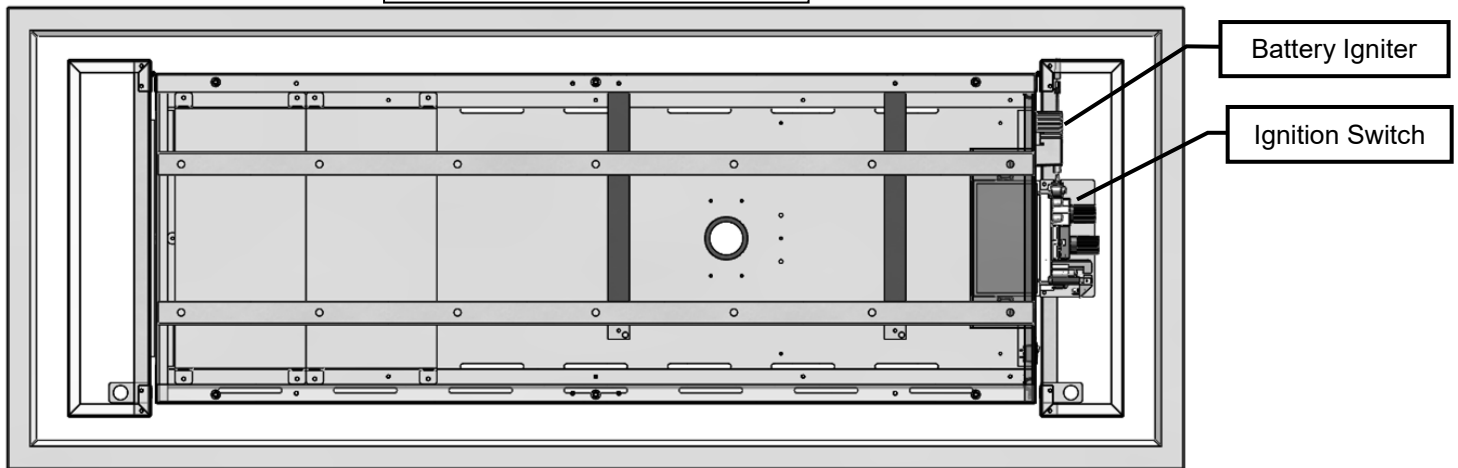

Optional Electronic Spark Assist

MVN / MVP Valve Systems

(Part Number OFP42SA)

A Battery powered module is available to assist in lighting the pilot burner. See below for installation.

OLTN / OLTW

OLTN / OLTW – Top View