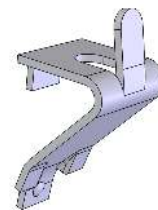

## AXEDSP-36L PARTS LIST

LEFT DOOR  
510-1221

RIGHT DOOR  
510-1125

AXEDSP-36L

DOOR SEAL LT  
130-2919

DOOR SEAL RT  
130-3180

DOOR CATCH  
290-0396

WIRE RACK  
230-0040

DRAWER 130-2903

DRAWER SLIDES  
290-0282

SHELF CLIP  
290-0191

SCREW 200-0100  
SLIDE TO BODY

SCREW 200-0083  
SLIDE TO DRAWER

NUT 200-0351  
SLIDE TO DRAWER

DOOR HANDLE  
290-0401