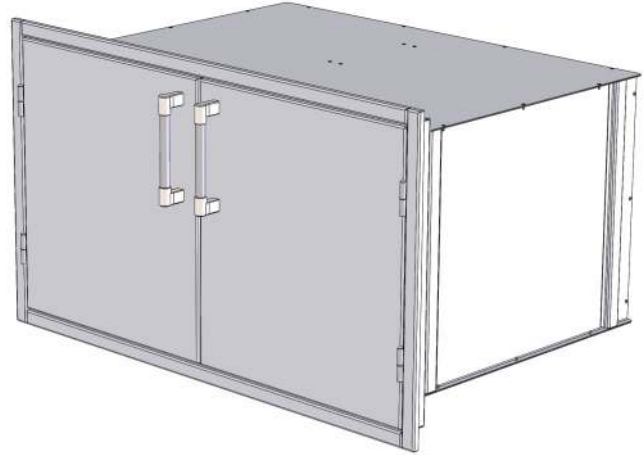

## AXEDSP-36L PARTS LIST

LEFT DOOR  
510-1221

RIGHT DOOR  
510-1125

AXEDSP-36L

DOOR SEAL LT  
130-2919

DOOR SEAL RT  
130-3180

DOOR CATCH  
290-0396

WIRE RACK  
230-0040

DRAWER 130-2903

DRAWER SLIDES  
290-0282

SHELF CLIP  
290-0191

SCREW 200-0100  
SLIDE TO BODY

SCREW 200-0083  
SLIDE TO DRAWER

NUT 200-0351  
SLIDE TO DRAWER

DOOR HANDLE  
290-0401