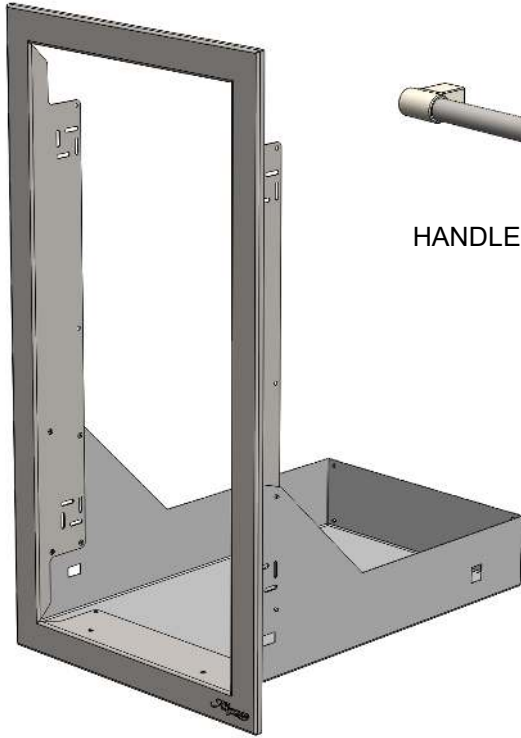

**AXE-TC-SC
PARTS LIST**

BODY 510-1190

HANDLE 290-0401

TRASH CENTER
DRAWER ASSEMBLY

DRAWER 510-1191

DRAWER SLIDES
(PAIR) 290-0460

TRASH CAN
290-0290