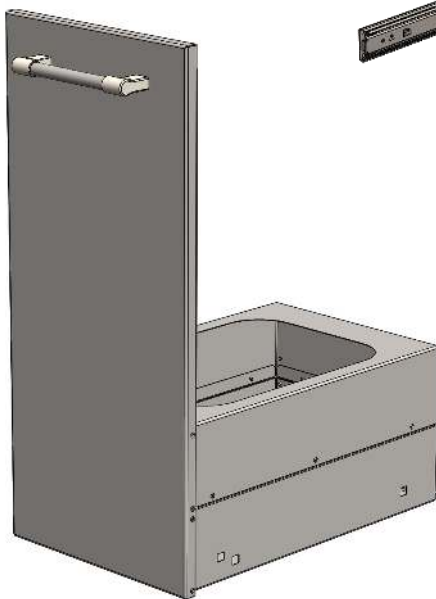

**AXE-TC-SC
PARTS LIST**

BODY 510-1190

HANDLE 290-0401

TRASH CENTER
DRAWER ASSEMBLY

DRAWER 510-1191

DRAWER SLIDES
(PAIR) 290-0460

TRASH CAN
290-0290