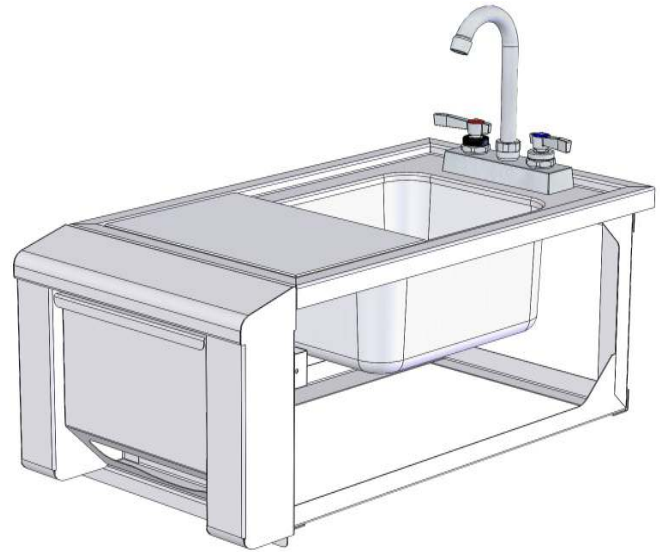

ASK-T PARTS LIST

ASK-T

TOWEL HOLDER
130-1610M

CUTTING BOARD
130-1612

FAUCET
290-0171

MAGNETIC CATCH
290-0283