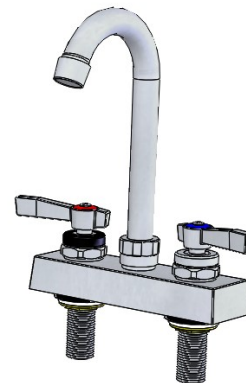

ASK-T PARTS LIST

ASK-T

TOWEL HOLDER
130-1610M

CUTTING BOARD
130-1612

FAUCET
290-0171

MAGNETIC CATCH
290-0283