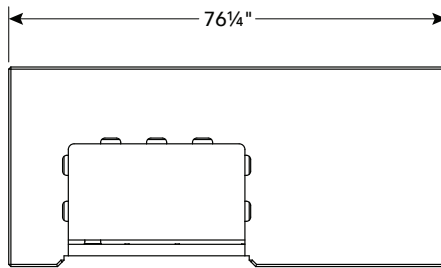

30" L-Series Island Bundle IP30LB-CGD-75SM

TOP

LEFT

FRONT

30" T-Series Island Bundle IP30T0-CGT-75SM

TOP

LEFT

FRONT

For additional dimensions and detailed information about the Island Systems refer to the owner's manual.