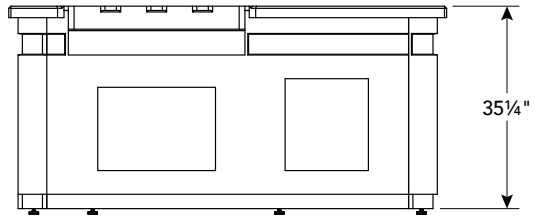

30" L-Series Island Bundle IP30LB-CGD-75SM

TOP

LEFT

FRONT

30" T-Series Island Bundle IP30T0-CGT-75SM

TOP

LEFT

FRONT

For additional dimensions and detailed information about the Island Systems refer to the owner's manual.