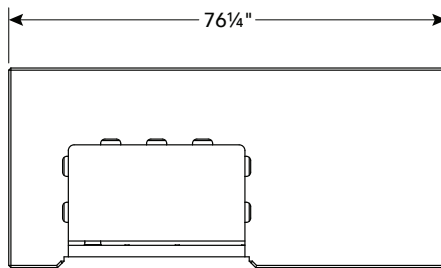

30" L-Series Island Bundle IP30LB-CGD-75SM

TOP

LEFT

FRONT

30" T-Series Island Bundle IP30T0-CGT-75SM

TOP

LEFT

FRONT

For additional dimensions and detailed information about the Island Systems refer to the owner's manual.