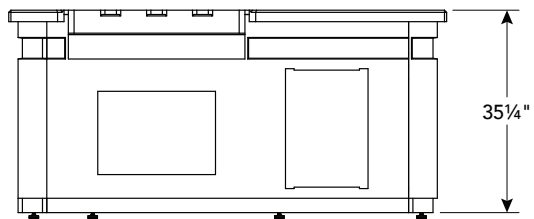

30" L-Series Island Bundle IP30LB-CGD-75SM

TOP

LEFT

FRONT

30" T-Series Island Bundle IP30T0-CGT-75SM

TOP

LEFT

FRONT

For additional dimensions and detailed information about the Island Systems refer to the owner's manual.