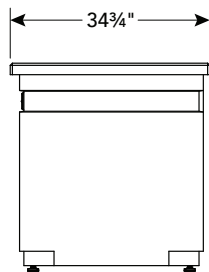

30" L-Series Island Bundle IP30LB-CGD-75SM

TOP

LEFT

FRONT

30" T-Series Island Bundle IP30T0-CGT-75SM

TOP

LEFT

FRONT

For additional dimensions and detailed information about the Island Systems refer to the owner's manual.