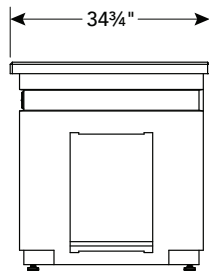

30" L-Series Island Bundle IP30LB-CGD-75SM

TOP

LEFT

FRONT

30" T-Series Island Bundle IP30T0-CGT-75SM

TOP

LEFT

FRONT

For additional dimensions and detailed information about the Island Systems refer to the owner's manual.