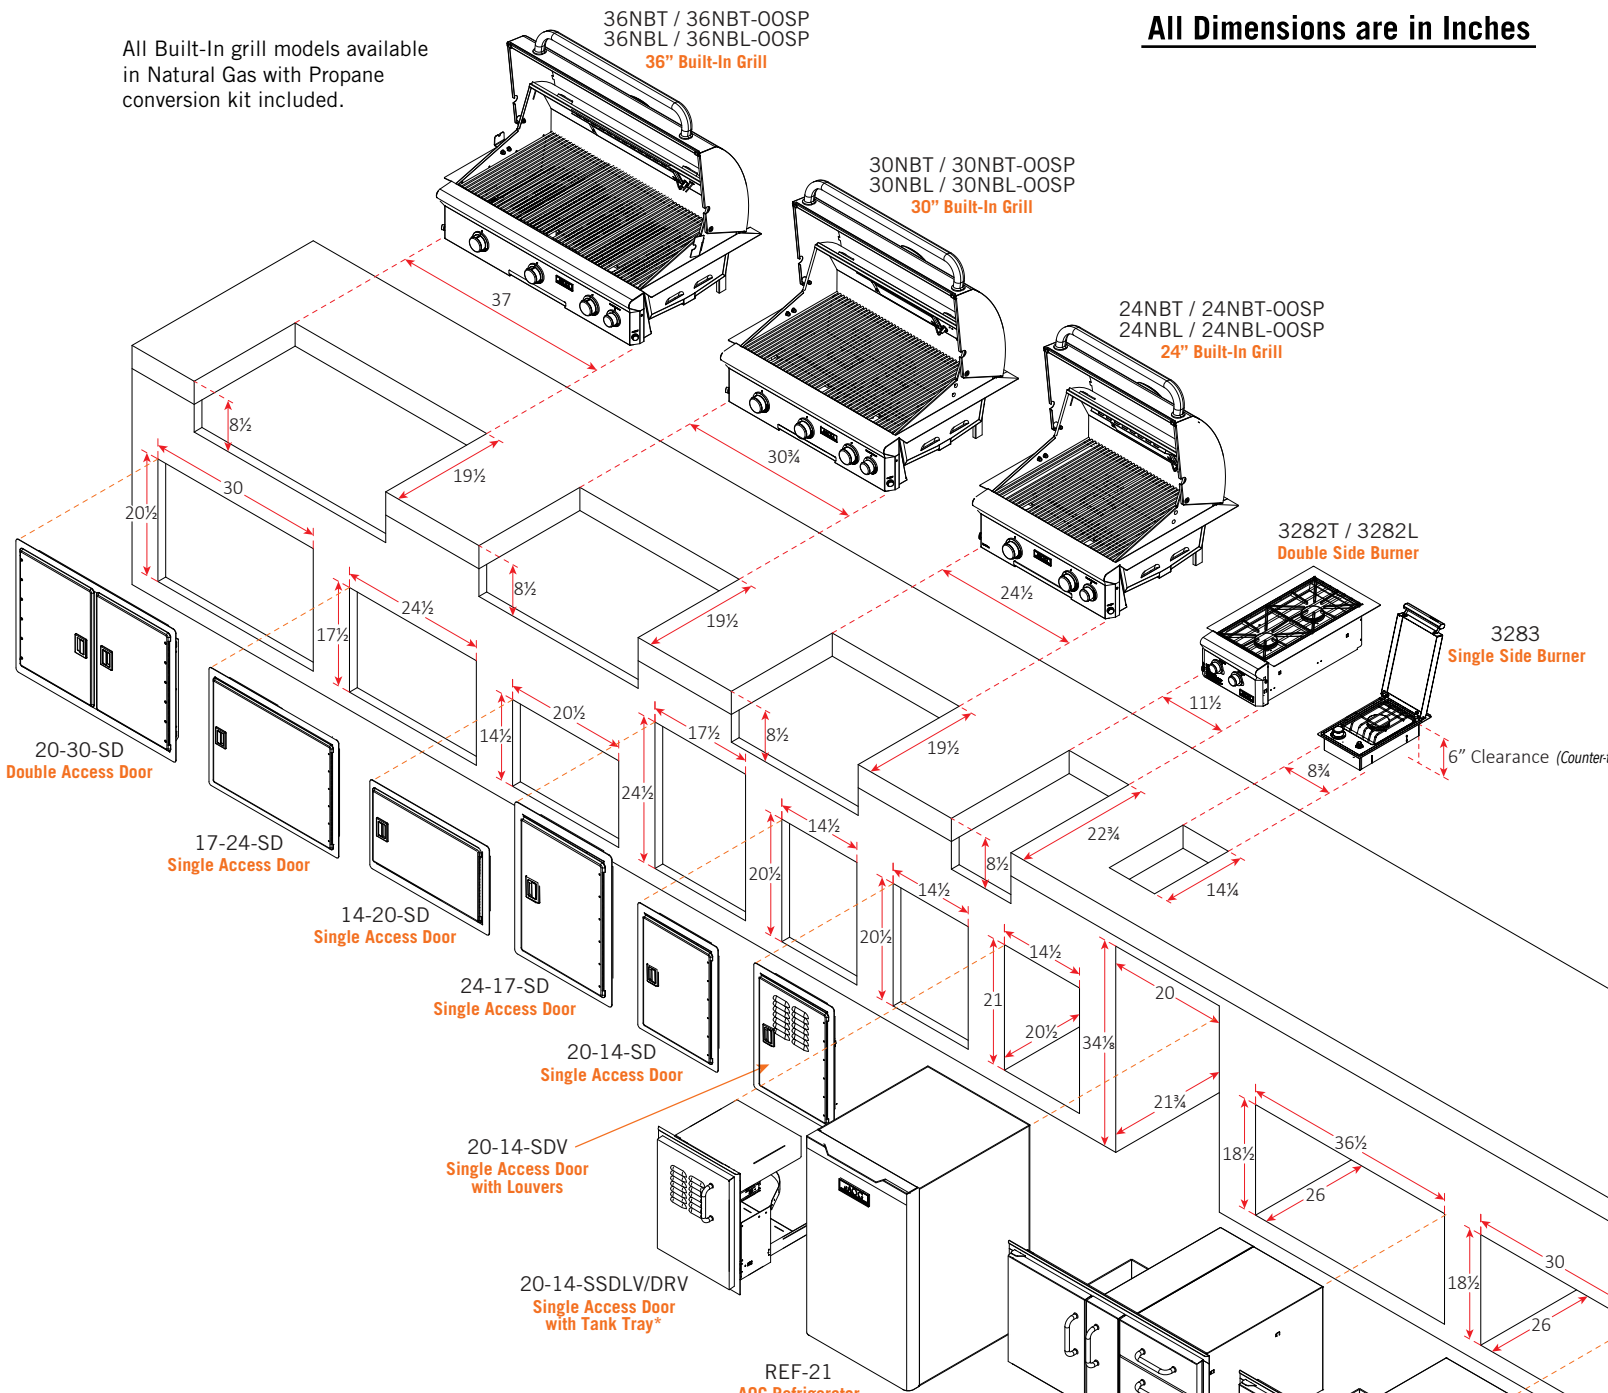

All Built-In grill models available in Natural Gas with Propane conversion kit included.

ADDITIONAL ACCESS DOORS (not shown)

Model	Description	Cut-out
12-18-SD	Single access door w/black slam latches	12½" h x 18½" w
18-12-SD	Single access door w/black slam latches	18½" h x 12½" w
14-20-SSDL/DR	Single access door w/tubular handles*	15" h x 20½" w
20-14-SSDL/DR	Single access door w/tubular handles*	21" h x 14½" w
16-39-SSD	Double access door w/tubular handles	16" h x 39" w

*Available with left or right hinge

Overlap Dimensions / Doors w/black slam latches

Overlap Dimensions / Doors w/tubular handles