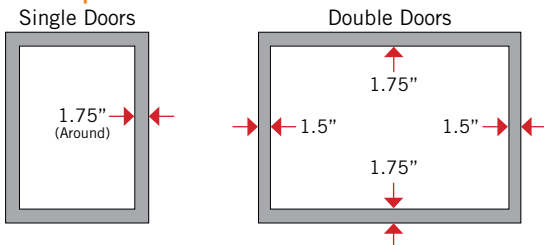

All Built-In grill models available in Natural Gas with Propane conversion kit included.

ADDITIONAL ACCESS DOORS (not shown)

Model	Description	Cut-out
12-18-SD	Single access door w/black slam latches	12½" h x 18½" w
18-12-SD	Single access door w/black slam latches	18½" h x 12½" w
14-20-SSDL/DR	Single access door w/tubular handles*	15" h x 20½" w
20-14-SSDL/DR	Single access door w/tubular handles*	21" h x 14½" w
16-39-SSD	Double access door w/tubular handles	16" h x 39" w

*Available with left or right hinge

Overlap Dimensions / Doors w/black slam latches

Overlap Dimensions / Doors w/tubular handles