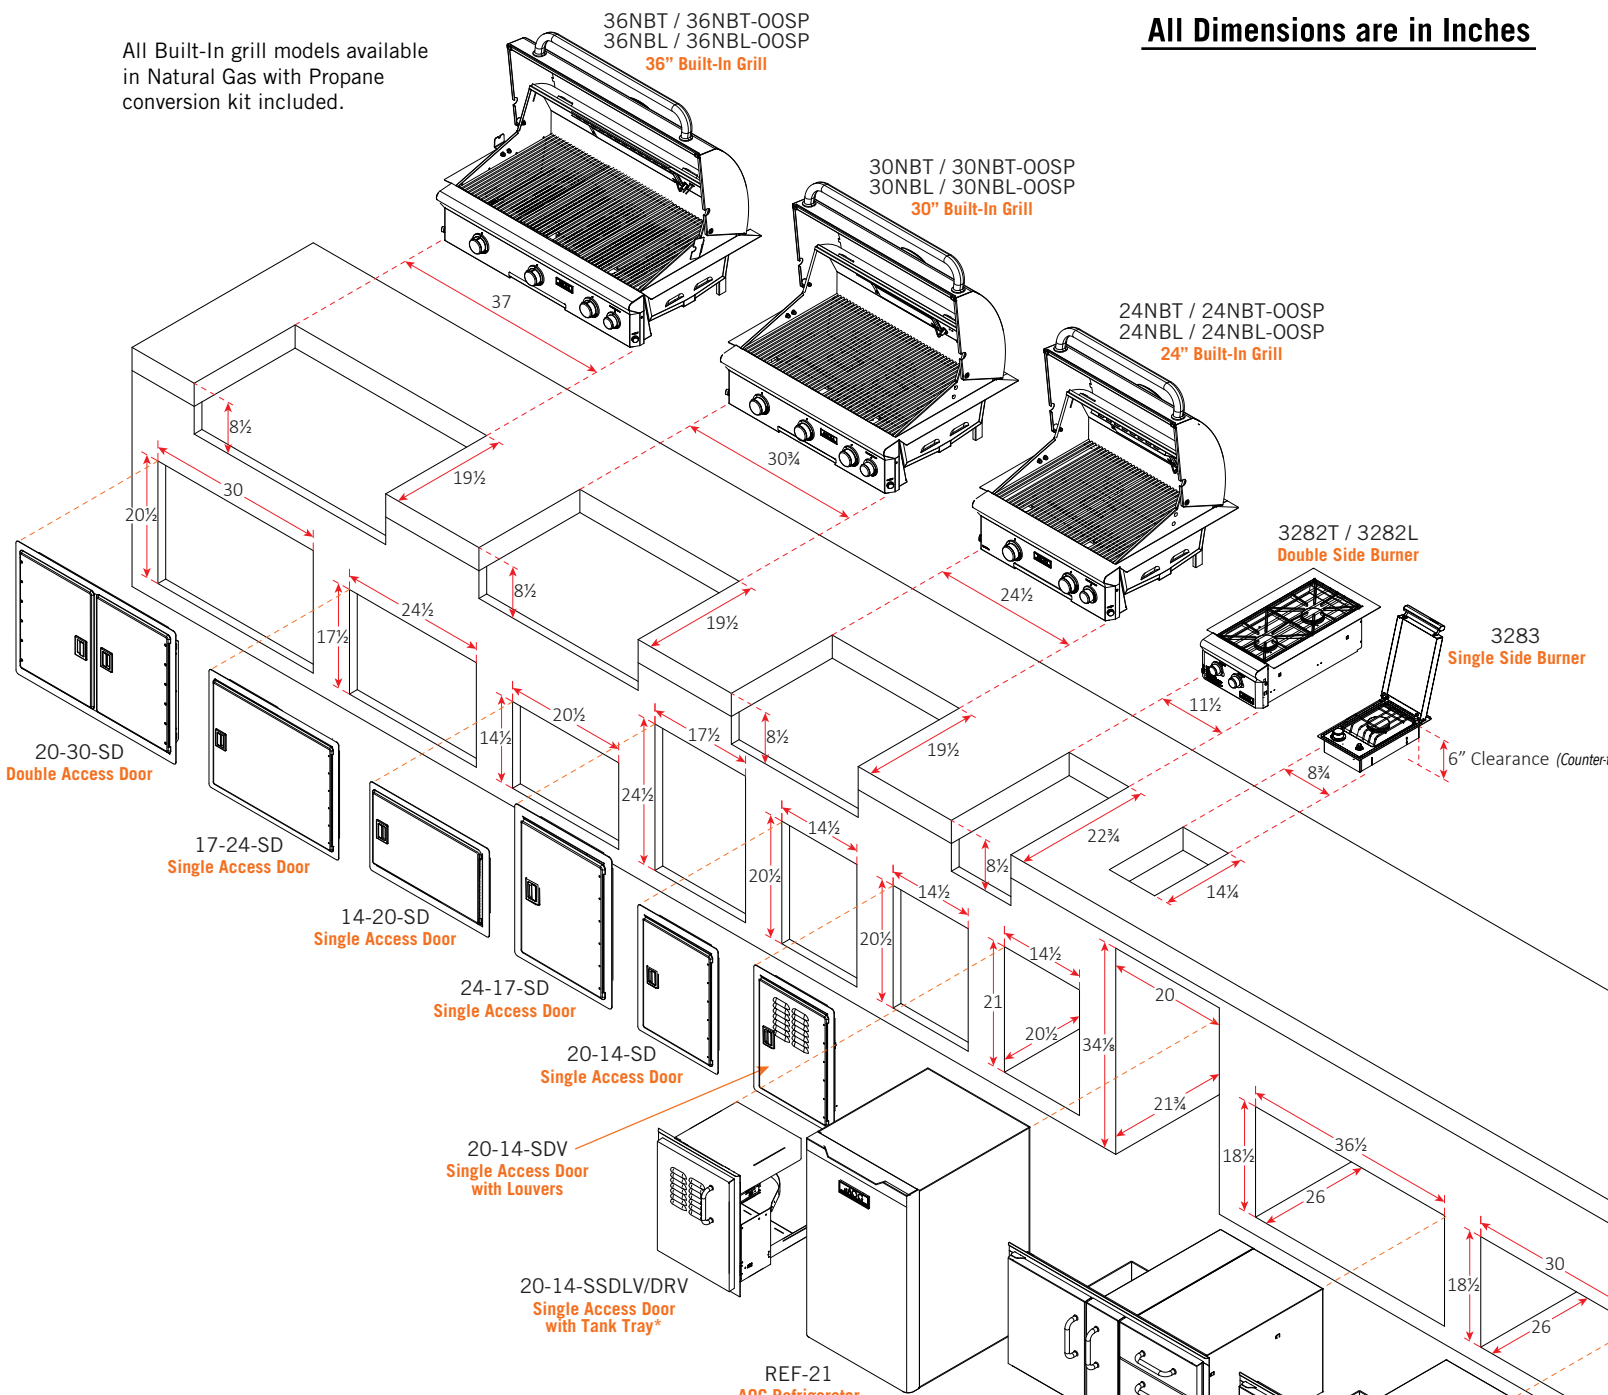

All Built-In grill models available in Natural Gas with Propane conversion kit included.

ADDITIONAL ACCESS DOORS (not shown)

Model	Description	Cut-out
12-18-SD	Single access door w/black slam latches	12½" h x 18½" w
18-12-SD	Single access door w/black slam latches	18½" h x 12½" w
14-20-SSDL/DR	Single access door w/tubular handles*	15" h x 20½" w
20-14-SSDL/DR	Single access door w/tubular handles*	21" h x 14½" w
16-39-SSD	Double access door w/tubular handles	16" h x 39" w

*Available with left or right hinge

Overlap Dimensions / Doors w/black slam latches

Single Doors

Double Doors

Overlap Dimensions / Doors w/tubular handles

Single Doors

Double Doors