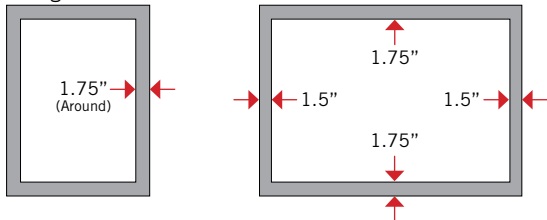

All Built-In grill models available in Natural Gas with Propane conversion kit included.

ADDITIONAL ACCESS DOORS (not shown)

Model	Description	Cut-out
12-18-SD	Single access door w/black slam latches	12½" h x 18½" w
18-12-SD	Single access door w/black slam latches	18½" h x 12½" w
14-20-SSDL/DR	Single access door w/tubular handles*	15" h x 20½" w
20-14-SSDL/DR	Single access door w/tubular handles*	21" h x 14½" w
16-39-SSD	Double access door w/tubular handles	16" h x 39" w

*Available with left or right hinge

Overlap Dimensions / Doors w/black slam latches

Single Doors

Double Doors

Overlap Dimensions / Doors w/tubular handles

Single Doors

Double Doors