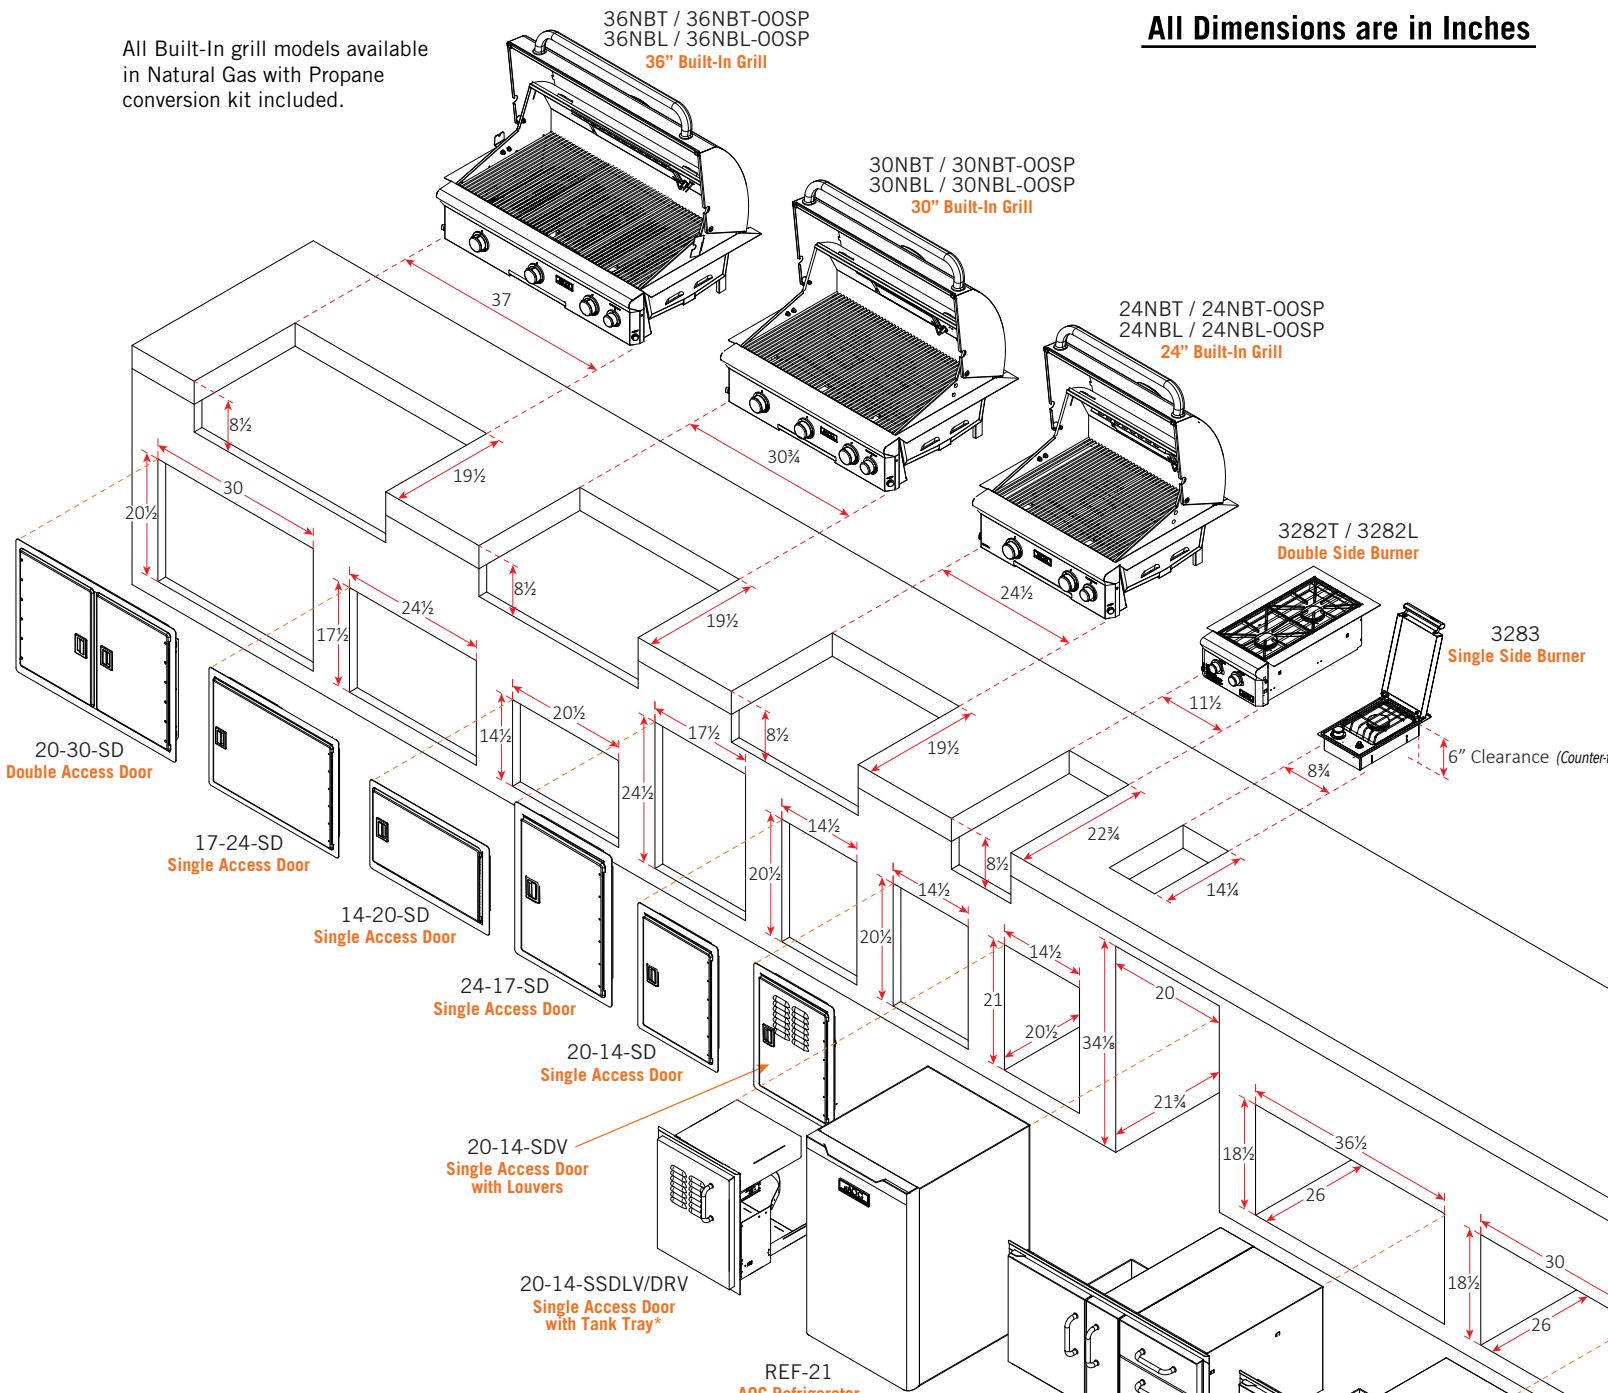

All Built-In grill models available in Natural Gas with Propane conversion kit included.

ADDITIONAL ACCESS DOORS (not shown)

Model	Description	Cut-out
12-18-SD	Single access door w/black slam latches	12½" h x 18½" w
18-12-SD	Single access door w/black slam latches	18½" h x 12½" w
14-20-SSDL/DR	Single access door w/tubular handles*	15" h x 20½" w
20-14-SSDL/DR	Single access door w/tubular handles*	21" h x 14½" w
16-39-SSD	Double access door w/tubular handles	16" h x 39" w

*Available with left or right hinge

Overlap Dimensions / Doors w/black slam latches

Overlap Dimensions / Doors w/tubular handles

16-15 Double