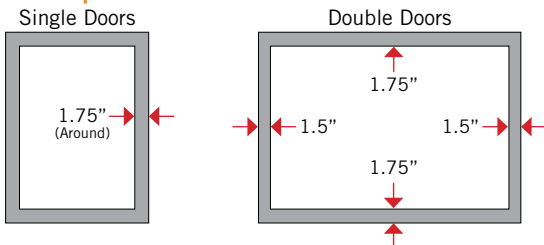

All Built-In grill models available in Natural Gas with Propane conversion kit included.

ADDITIONAL ACCESS DOORS (not shown)

Model	Description	Cut-out
12-18-SD	Single access door w/black slam latches	12½" h x 18½" w
18-12-SD	Single access door w/black slam latches	18½" h x 12½" w
14-20-SSDL/DR	Single access door w/tubular handles*	15" h x 20½" w
20-14-SSDL/DR	Single access door w/tubular handles*	21" h x 14½" w
16-39-SSD	Double access door w/tubular handles	16" h x 39" w

*Available with left or right hinge

Overlap Dimensions / Doors w/black slam latches

Overlap Dimensions / Doors w/tubular handles

16-15 Double