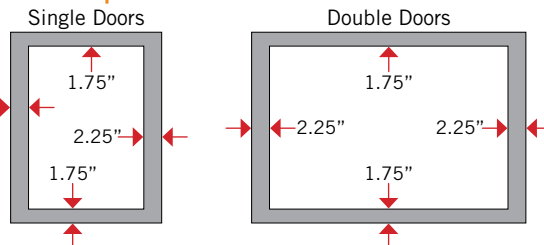

All Built-In grill models available in Natural Gas with Propane conversion kit included.

ADDITIONAL ACCESS DOORS (not shown)

Model	Description	Cut-out
12-18-SD	Single access door w/black slam latches	12½" h x 18½" w
18-12-SD	Single access door w/black slam latches	18½" h x 12½" w
14-20-SSDL/DR	Single access door w/tubular handles*	15" h x 20½" w
20-14-SSDL/DR	Single access door w/tubular handles*	21" h x 14½" w
16-39-SSD	Double access door w/tubular handles	16" h x 39" w

*Available with left or right hinge

Overlap Dimensions / Doors w/black slam latches

Overlap Dimensions / Doors w/tubular handles

16-15 Double