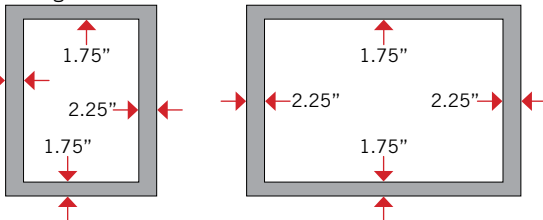

All Built-In grill models available in Natural Gas with Propane conversion kit included.

ADDITIONAL ACCESS DOORS (not shown)

Model	Description	Cut-out
12-18-SD	Single access door w/black slam latches	12½" h x 18½" w
18-12-SD	Single access door w/black slam latches	18½" h x 12½" w
14-20-SSDL/DR	Single access door w/tubular handles*	15" h x 20½" w
20-14-SSDL/DR	Single access door w/tubular handles*	21" h x 14½" w
16-39-SSD	Double access door w/tubular handles	16" h x 39" w

*Available with left or right hinge

Overlap Dimensions / Doors w/black slam latches

Single Doors

Double Doors

Overlap Dimensions / Doors w/tubular handles

Single Doors

Double Doors

16-15 Double