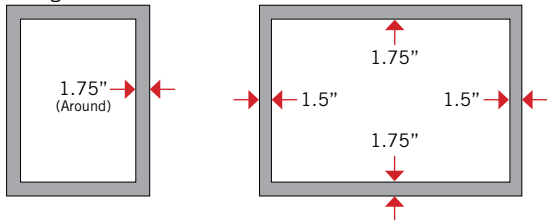

All Built-In grill models available in Natural Gas with Propane conversion kit included.

ADDITIONAL ACCESS DOORS (not shown)

Model	Description	Cut-out
12-18-SD	Single access door w/black slam latches	12½" h x 18½" w
18-12-SD	Single access door w/black slam latches	18½" h x 12½" w
14-20-SSDL/DR	Single access door w/tubular handles*	15" h x 20½" w
20-14-SSDL/DR	Single access door w/tubular handles*	21" h x 14½" w
16-39-SSD	Double access door w/tubular handles	16" h x 39" w

*Available with left or right hinge

Overlap Dimensions / Doors w/black slam latches

Single Doors

Double Doors

Overlap Dimensions / Doors w/tubular handles

Single Doors

Double Doors

16-15 Double