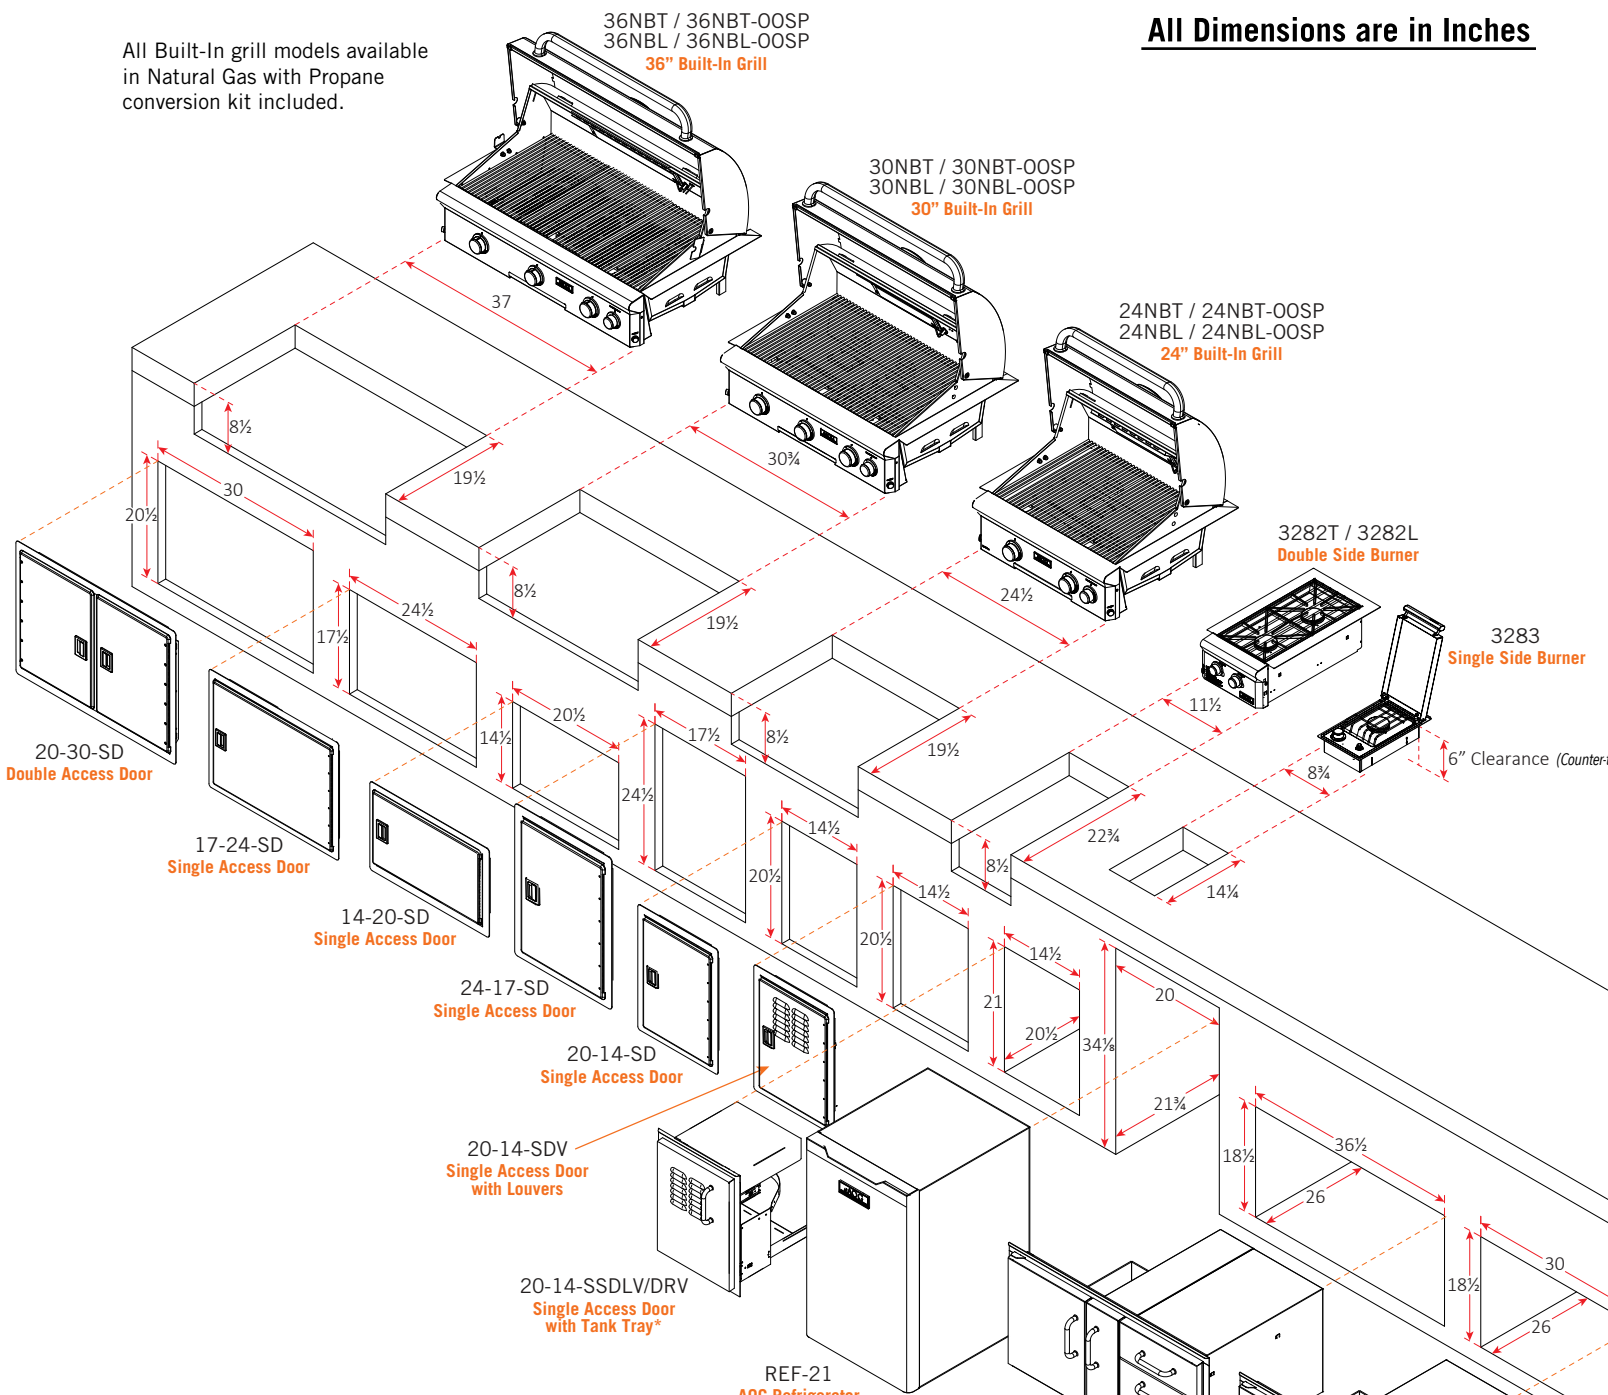

All Built-In grill models available in Natural Gas with Propane conversion kit included.

ADDITIONAL ACCESS DOORS (not shown)

Model	Description	Cut-out
12-18-SD	Single access door w/black slam latches	12½" h x 18½" w
18-12-SD	Single access door w/black slam latches	18½" h x 12½" w
14-20-SSDL/DR	Single access door w/tubular handles*	15" h x 20½" w
20-14-SSDL/DR	Single access door w/tubular handles*	21" h x 14½" w
16-39-SSD	Double access door w/tubular handles	16" h x 39" w

*Available with left or right hinge

Overlap Dimensions / Doors w/black slam latches

Single Doors

Double Doors

Overlap Dimensions / Doors w/tubular handles

Single Doors

Double Doors

16-15 Double