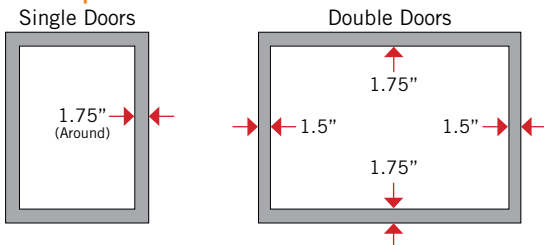

All Built-In grill models available in Natural Gas with Propane conversion kit included.

**ADDITIONAL ACCESS DOORS (not shown)**

Model	Description	Cut-out
12-18-SD	Single access door w/black slam latches	12½" h x 18½" w
18-12-SD	Single access door w/black slam latches	18½" h x 12½" w
14-20-SSDL/DR	Single access door w/tubular handles*	15" h x 20½" w
20-14-SSDL/DR	Single access door w/tubular handles*	21" h x 14½" w
16-39-SSD	Double access door w/tubular handles	16" h x 39" w

\*Available with left or right hinge

**Overlap Dimensions / Doors w/black slam latches**

**Overlap Dimensions / Doors w/tubular handles**