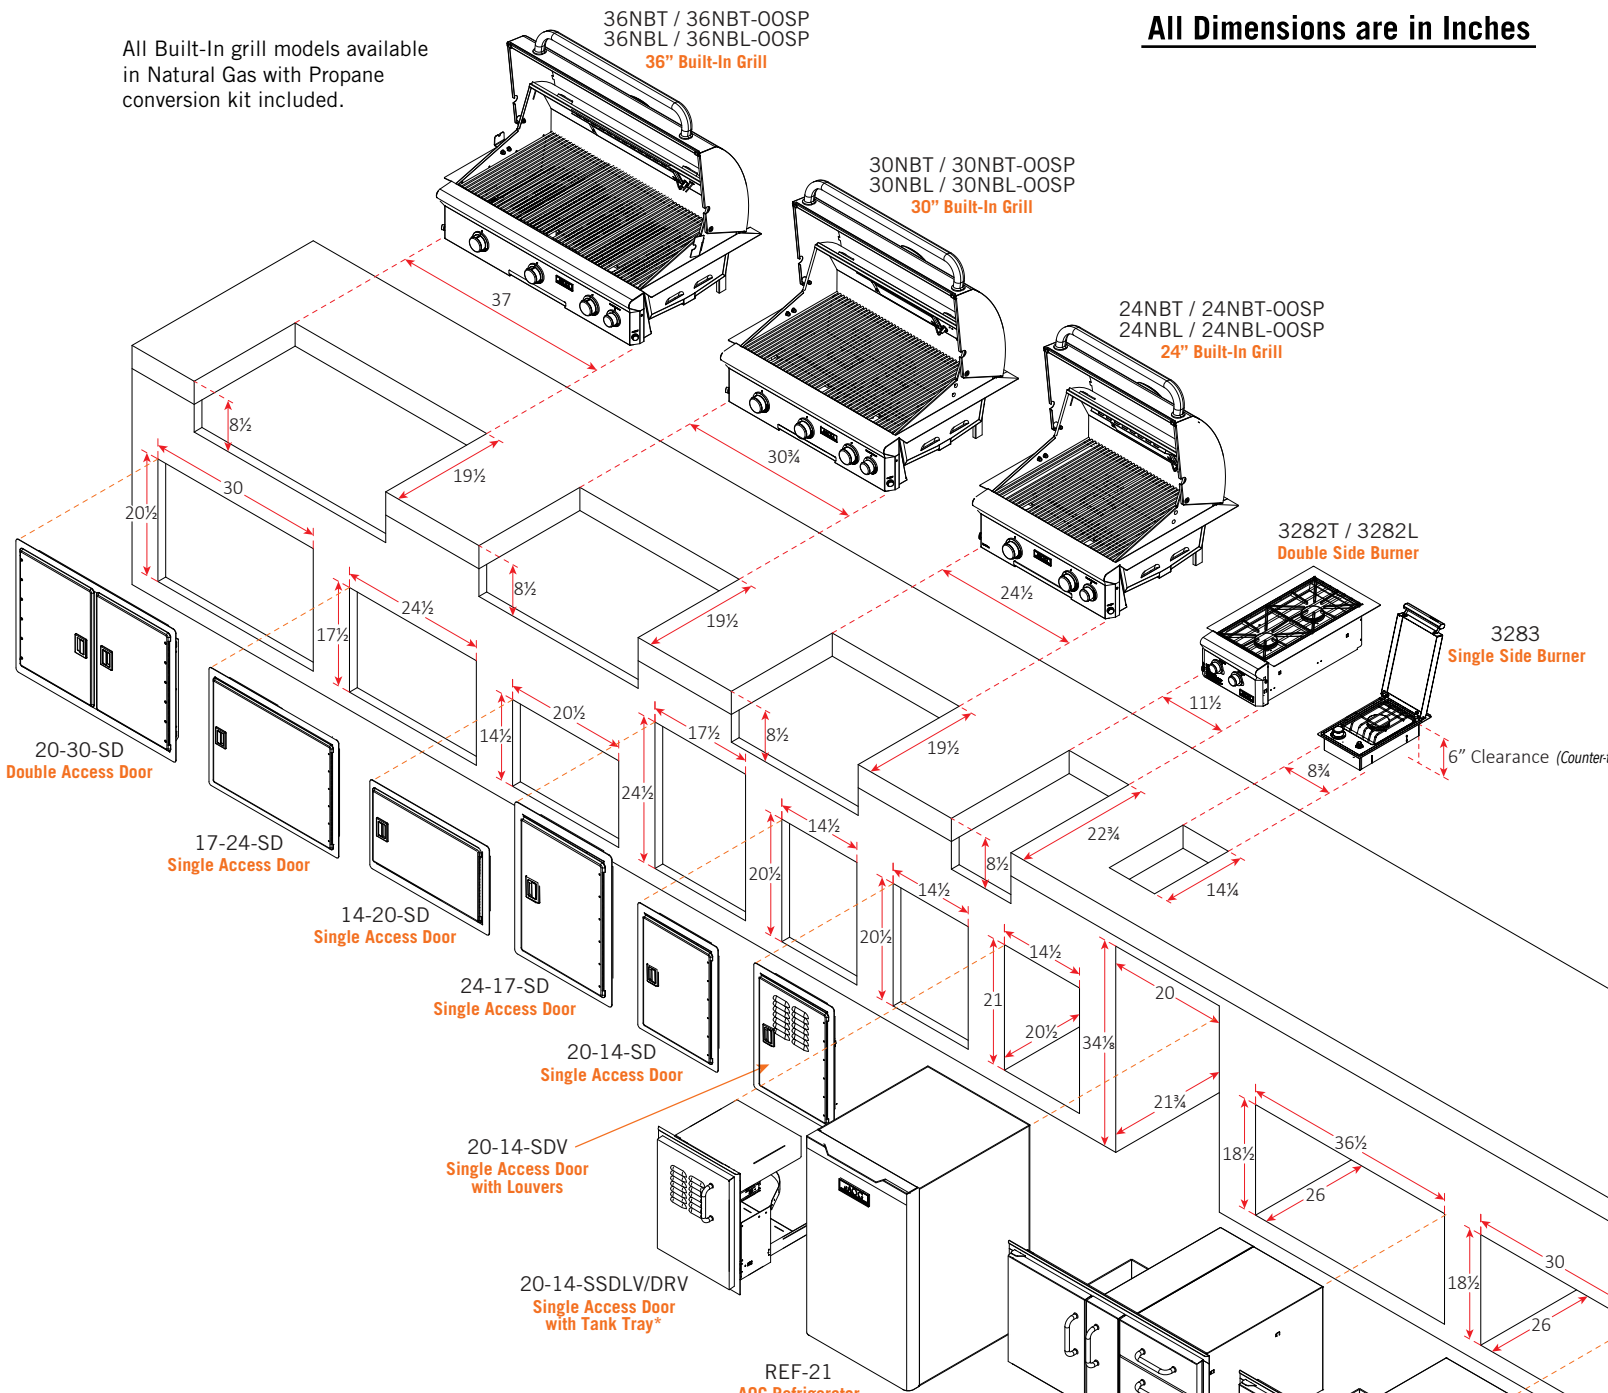

All Built-In grill models available in Natural Gas with Propane conversion kit included.

**ADDITIONAL ACCESS DOORS (not shown)**

Model	Description	Cut-out
12-18-SD	Single access door w/black slam latches	12½" h x 18½" w
18-12-SD	Single access door w/black slam latches	18½" h x 12½" w
14-20-SSDL/DR	Single access door w/tubular handles*	15" h x 20½" w
20-14-SSDL/DR	Single access door w/tubular handles*	21" h x 14½" w
16-39-SSD	Double access door w/tubular handles	16" h x 39" w

\*Available with left or right hinge

**Overlap Dimensions / Doors w/black slam latches**

**Overlap Dimensions / Doors w/tubular handles**