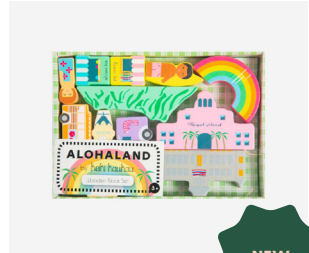

NEW &
LIMITED-
EDITION

COCO MOON
Christmas Coveralls, \$34

NEW &
LIMITED-
EDITION

COCO MOON
Christmas Pajamas, \$30

KEIKI KAUKAU KORNER

My Lei Pua Wooden
Bead Thread, \$24

NEW

ALOHALAND Keiki
Word Book, \$12.95