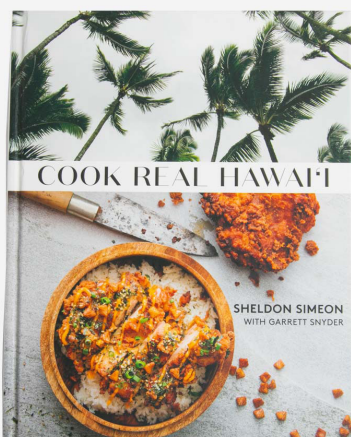

CLICK
HERE to
shop now

LIMITED
EDITION

LOLA PILAR
Hawai'i Holiday Island Map 11x14, \$45

LAHA'OLE
Large Charcuterie Board +
2 Coasters, \$52

ABOUT THE ENTREPRENEUR

Founded by artist and photographer, Kristen Reyno, Lola Pilar Hawai'i creates fine art and Italian silk scarves using photography capturing Hawai'i sourced flora arranged into designs inspired by vintage Hawaiian quilts.

CHEF SHELDON SIMEON
Cook Real Hawai'i Cookbook, \$35

ABOUT THE ENTREPRENEUR

Born in Hilo on Hawai'i Island, Chef Sheldon Simeon is the owner of Tin Roof Maui, a mom and pop eatery in Kahului, and author of his debut cookbook, Cook Real Hawai'i. Chef Sheldon is best known for competing on two seasons of Top Chef where he finished as a finalist and won the coveted "Fan Favorite" title.