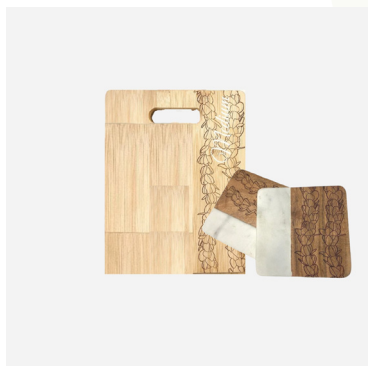

LOCALLY SOURCED SET, \$70

This set features locally sourced products that shine the spotlight on our islands' latest up-and-coming entrepreneurs. Let's continue to help our local agriculture bloom!

GIFTS FOR EVERYONE

CLICK
HERE to
shop now

LIMITED
EDITION

LOLA PILAR
Hawai'i Holiday Island Map 11x14, \$45

LAHA'OLE
Large Charcuterie Board +
2 Coasters, \$52

ABOUT THE ENTREPRENEUR

Founded by artist and photographer, Kristen Reyno, Lola Pilar Hawai'i creates fine art and Italian silk scarves using photography capturing Hawai'i sourced flora arranged into designs inspired by vintage Hawaiian quilts.