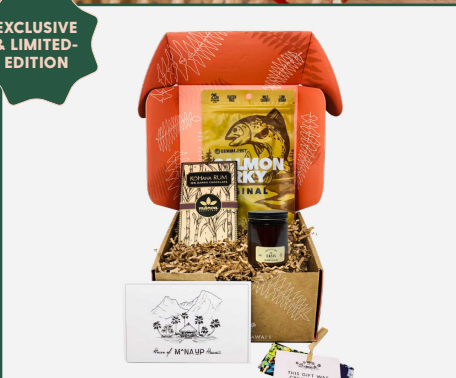

ALOHA MODERN
Mahina Sport Towel, \$30

WESTERN ALOHA
Double Lei Boar Trucker Hat, \$34

GIFTS SETS FOR HIM

THINKING OF YOU - KANE, \$58

This gift set is made for the outdoorsmen. Bring the experience of camping indoors with snacks perfect for taking on hikes, a woody candle and camp mug!

THIS SET INCLUDES:

1. Jules + Gem Hawai'i, Loft Candle (2 oz)
2. Nick Kuchar, Camp Mug
3. Maui Nui Venison, Venison Bar
4. Maui Crisps, Artisanal Beef Chips (Cracked Pepper)

EXCLUSIVE & LIMITED-EDITION

KĀNE AT HOME, \$65