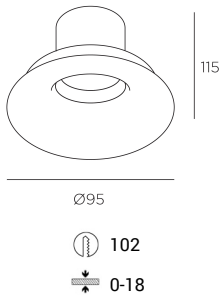

AG51-13W9M2BB14

Play Soft Round Fixed Trimless Downlight

Designer: LEDS C4 Team

Description

Downlight Play Soft Round Fixed Trimless 12W 3000K CRI 90 33.5° White IP54 1237lm

	Finish	Material
Structure	White	Aluminium

TECHNICAL CHARACTERISTICS

Light source

Light source: LED CREE
 Light source power (W): 12W
 Luminaire total power (W): 12W
 Color temperature: LED warm-white 3000K
 CRI: 90
 Photobiological risk: RG1
 Real Lumen: 1237
 Qty Leds: 1
 Lm/Real W: 103
 Life Time: 50.000h L80B20
 Bin / Grup: 30H
 MacAdam steps: 2
 Luminance C0°65°: 9830.7
 Luminance 90°65°: 9830.7

GEAR

This item requires gear. It is not included.
 Voltage / Frequency: 36V/Max. 350mA

Luminaire

Warranty: 5 Years

Logistics

Energy Efficiency: LED A++
 EAN Code: 8435575340046
 Net Weight (Kg): 0.31
 Weight in Kg (packaged): 0.47
 Masterbox: 12

Smart Compatible

71-A260-00-00: Casambi

UGR	
S=0.250	
Ceiling/Cavity	0.7
Walls	0.5
Working Plane	0.2
Room dimensions	X=4H, Y=8H
UGR Crosswise	15.5
UGR Endwise	15.5

The photograph may not match the reference exactly. Please read the product description to identify the finish.