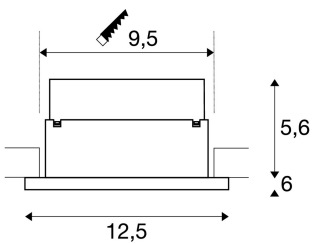

P-LIGHT

recessed fitting, LED, 6000K, round, white, 5W

P-LIGHT suitable for use as emergency lighting for wall and ceiling installation. The two rigid lamp heads are each fitted with a 2W LED. The safety lights are fitted with two built-in Ni-MH rechargeable batteries and an auto test function. The emergency operating time of the luminaires is three hours. The luminaires can be operated permanently switched on / stand-by operation. The electrical connection is directly to the 230V supply. Other variants of the P-LIGHT series are available.

TECHNICAL DATA

Item no.:	240006
Lamps included	0
Number of different light outlets	1
Primary nominal voltage	220-240V ~50Hz mA/V
Height	6.2 cm
Diameter	12.5 cm
Installation diameter	9.5 cm
Installation depth	7.5 cm
Net weight	0.409 kg
Gross weight	0.491 kg
Safety class	II
Assembly	Recessed
Assembly details	Ceiling
Wattage	5.0 W
Lumen	120 lm
Colour temperature	6000 Kelvin
Beam angle	90 °
CRI	>70
Service life	25000 h
BIG WHITE Page	742