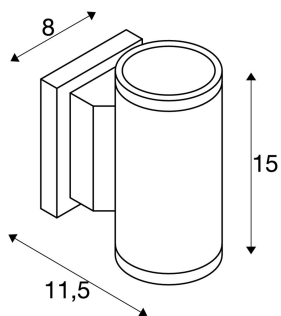

MYRA

outdoor wall light, QPAR51, IP55, up/down, anthracite, max. 70W

The wall light of the MYRA series is made from painted aluminium and glass, which covers the lamp. Thanks to the position of the two sockets which are fitted, the mounted luminaire produces two equal but opposite cones of light (UP/DOWN). With protection class IP55, it is suitable for outdoor use. The electrical connection of the luminaire, which comes in various colours, is directly to the 230V mains supply. The MYRA series includes other floor stands, display fittings and can therefore be used universally.

TECHNICAL DATA

Item no.:	233115
Socket	GU10
Lamp	QPAR51
Number of sockets	2
Lamps included	0
Number of different light outlets	2
Primary nominal voltage	220-240V ~50/60Hz mA/V
Width	8.0 cm
Height	15.0 cm
Depth	11.5 cm
Net weight	0.601 kg
Gross weight	0.753 kg
IP Code	IP 55
Safety class	I
Impact resistance class	IK02
Impact resistance	0,200000000000000001 Joule
Assembly	Surface
Assembly details	Wall
Wattage	35.0 W
BIG WHITE Page	653