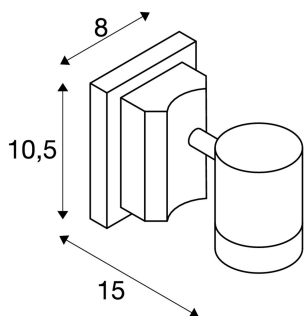

MYRA WALL

outdoor wall and ceiling light, single-headed, QPAR51, IP55, anthracite, max. 50W

The wall and ceiling light of the MYRA series is made from painted aluminium and glass, which covers the lamp(s). The lamp heads can be rotated and swivelled. With protection class IP55, it is suitable for outdoor use. The electrical connection of the luminaire, which comes in various colours, is directly to the 230V mains supply. The MYRA series includes other floor stands, display fittings and can therefore be used universally.

TECHNICAL DATA

Item no.:	233105
Socket	GU10
Lamp	QPAR51
Number of sockets	1
Lamps included	0
Primary nominal voltage	230V ~50Hz mA/V
Tilt range	45 °
Horizontal rotation range	340 °
Width	8.0 cm
Height	10.5 cm
Diameter	7.0 cm
Depth	15.0 cm
Net weight	0.566 kg
Gross weight	0.636 kg
IP Code	IP 55
Safety class	I
Assembly	Surface
Assembly details	Ceiling, Wall
Wattage	50.0 W
BIG WHITE Page	690