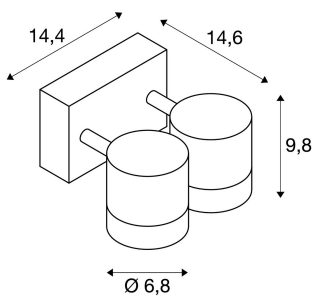

## MYRA WALL

outdoor wall and ceiling light, double-headed,  
QPAR51, IP55, anthracite, max.100W

The wall and ceiling light of the MYRA series is made from painted aluminium and glass, which covers the lamp(s). The lamp heads can be rotated and swivelled. With protection class IP55, it is suitable for outdoor use. The electrical connection of the luminaire, which comes in various colours, is directly to the 230V mains supply. The MYRA series includes other floor stands, display fittings and can therefore be used universally.

## TECHNICAL DATA

Item no.:	233095
Socket	GU10
Lamp	QPAR51
Number of sockets	2
Lamps included	0
Primary nominal voltage	220-240V ~50/60Hz mA/V
Tilt range	45 °
Horizontal rotation range	340 °
Width	14.6 cm
Height	9.8 cm
Depth	14.4 cm
Net weight	1.015 kg
Gross weight	1.242 kg
IP Code	IP 55
Safety class	I
Assembly	Surface
Assembly details	Ceiling, Wall
Wattage	50.0 W
BIG WHITE Page	690