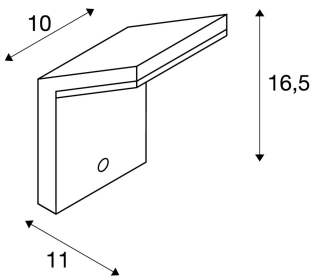

TECHNICAL DATA

Item no.:	232915
Lamps included	0
Primary nominal voltage	220-240V ~50/60Hz mA/V
Secondary power / secondary voltage	110 mA/V
Width	10.0 cm
Height	16.5 cm
Depth	11.0 cm
Net weight	0.454 kg
Gross weight	0.535 kg
IP Code	IP 44
Safety class	I
Assembly	Surface
Assembly details	Wall
Wattage	9.0 W
Lumen	500 lm
Colour temperature	3000 Kelvin
Beam angle	120 °
CRI	>80
Binning	6
Service life	25000 h
Minimum ambient temperature	-20 °C
Maximum ambient temperature	40 °C