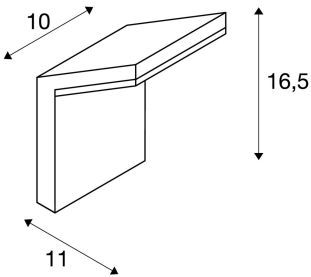

TECHNICAL DATA

Item no.:	232905
Lamps included	0
Primary nominal voltage	220-240V ~50/60Hz mA/V
Width	10.0 cm
Height	16.5 cm
Depth	11.0 cm
Net weight	0.421 kg
Gross weight	0.506 kg
IP Code	IP 44
Safety class	I
Assembly	Surface
Assembly details	Wall
Wattage	9.0 W
Lumen	500 lm
Colour temperature	3000 Kelvin
Beam angle	120 °
CRI	>80
Binning	6
Service life	25000 h
BIG WHITE Page	640