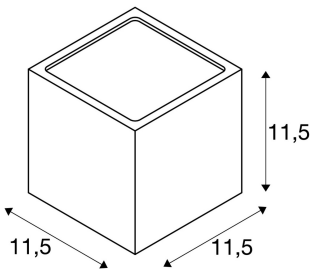

SITRA CUBE

outdoor wall light, TCR-TSE, IP44, rust, max. 18W

Cube-shaped wall light SITRA CUBE made from painted aluminium. Thanks to the position of the two sockets which are fitted, the mounted luminaire produces two equal but opposite cones of light (UP/DOWN). With protection class IP44 it is suitable for outdoor use. The electrical connection of the luminaire, which comes in various colours, is directly to the 230V mains supply.

TECHNICAL DATA

Item no.:	232537
Socket	GX53
Lamp	TCR-TSE
Number of sockets	2
Lamps included	0
Number of different light outlets	2
Primary nominal voltage	220-240V ~50/60Hz mA/V
Width	10.8 cm
Height	11.5 cm
Depth	11.0 cm
Net weight	1.229 kg
Gross weight	1.313 kg
IP Code	IP 44
Safety class	I
Assembly	Surface
Assembly details	Wall
Wattage	9.0 W
BIG WHITE Page	663