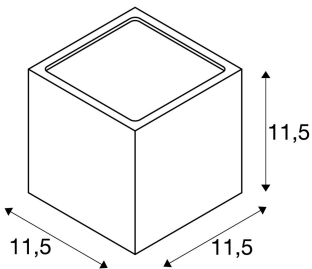

SITRA CUBE

outdoor wall light, TCR-TSE, IP44, anthracite, max. 18W

Cube-shaped wall light SITRA CUBE made from painted aluminium. Thanks to the position of the two sockets which are fitted, the mounted luminaire produces two equal but opposite cones of light (UP/DOWN). With protection class IP44 it is suitable for outdoor use. The electrical connection of the luminaire, which comes in various colours, is directly to the 230V mains supply.

TECHNICAL DATA

Item no.:	232535
Socket	GX53
Lamp	TCR-TSE
Number of sockets	2
Lamps included	0
Number of different light outlets	2
Primary nominal voltage	220-240V ~50/60Hz mA/V
Width	10.8 cm
Height	11.5 cm
Depth	11.0 cm
Net weight	1.225 kg
Gross weight	1.311 kg
IP Code	IP 44
Safety class	I
Assembly	Surface
Assembly details	Wall
Wattage	9.0 W
BIG WHITE Page	663