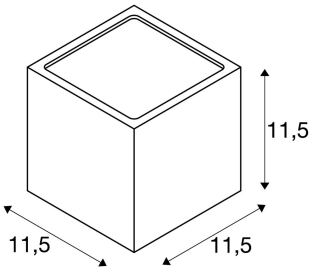

SITRA CUBE

outdoor wall light, TCR-TSE, IP44, white, max. 18W

Cube-shaped wall light SITRA CUBE made from painted aluminium. Thanks to the position of the two sockets which are fitted, the mounted luminaire produces two equal but opposite cones of light (UP/DOWN). With protection class IP44 it is suitable for outdoor use. The electrical connection of the luminaire, which comes in various colours, is directly to the 230V mains supply.

TECHNICAL DATA

Item no.:	232531
Socket	GX53
Lamp	TCR-TSE
Number of sockets	2
Lamps included	0
Number of different light outlets	2
Primary nominal voltage	220-240V ~50/60Hz mA/V
Width	10.8 cm
Height	11.5 cm
Depth	11.0 cm
Net weight	1.229 kg
Gross weight	1.321 kg
IP Code	IP 44
Safety class	I
Assembly	Surface
Assembly details	Wall
Wattage	9.0 W
BIG WHITE Page	663