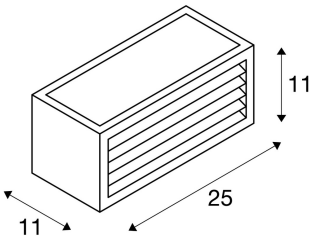

BOX-L

outdoor wall light, TC-(D,H,T,Q)SE, IP44, square, rust, max. 18W

Single-headed BOX-L wall light consists of painted aluminium and frosted acrylic, which covers the three light outlets. It is protection class IP44 and suitable for outdoor use. The electrical connection of the luminaire, which comes in various colours, is made directly to the 230V mains supply.

TECHNICAL DATA

Item no.:	232497
Socket	E27
Number of sockets	1
Lamps included	0
Number of different light outlets	2
Primary nominal voltage	220-240V ~50/60Hz mA/V
Width	25.0 cm
Height	11.0 cm
Depth	11.0 cm
Net weight	1.171 kg
Gross weight	1.314 kg
IP Code	IP 54
Safety class	I
Assembly	Surface
Assembly details	Wall
Wattage	18.0 W
BIG WHITE Page	661