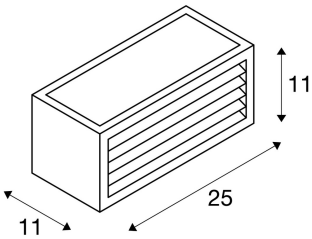

BOX-L

outdoor wall light, TC-(D,H,T,Q)SE, IP44, square, anthracite, max. 18W

Single-headed BOX-L wall light consists of painted aluminium and frosted acrylic, which covers the three light outlets. It is protection class IP44 and suitable for outdoor use. The electrical connection of the luminaire, which comes in various colours, is made directly to the 230V mains supply.

TECHNICAL DATA

Item no.:	232495
Socket	E27
Number of sockets	1
Lamps included	0
Number of different light outlets	2
Primary nominal voltage	220-240V ~50/60Hz mA/V
Width	25.0 cm
Height	11.0 cm
Depth	11.0 cm
Net weight	1.187 kg
Gross weight	1.312 kg
IP Code	IP 54
Safety class	I
Assembly	Surface
Assembly details	Wall
Wattage	18.0 W
BIG WHITE Page	661