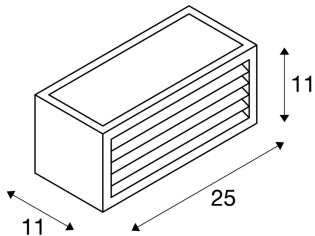

BOX-L

outdoor wall light, TC-(D,H,T,Q)SE, IP44, square, white, max. 18W

Single-headed BOX-L wall light consists of painted aluminium and frosted acrylic, which covers the three light outlets. It is protection class IP44 and suitable for outdoor use. The electrical connection of the luminaire, which comes in various colours, is made directly to the 230V mains supply.

TECHNICAL DATA

Item no.:	232491
Socket	E27
Number of sockets	1
Lamps included	0
Number of different light outlets	2
Primary nominal voltage	220-240V ~50/60Hz mA/V
Width	25.0 cm
Height	11.0 cm
Depth	11.0 cm
Net weight	1.223 kg
Gross weight	1.34 kg
IP Code	IP 54
Safety class	I
Assembly	Surface
Assembly details	Wall
Wattage	18.0 W
BIG WHITE Page	661