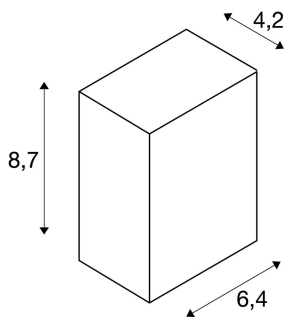

QUAD 1

wall light, LED, 3000K, IP44, square, anthracite, 4.6W

The QUAD 1 wall light is available in several colours, and fitted with a powerful, warm white power LED. The electrical connection of the aluminium luminaire is made directly to the 230V mains supply using the built-in driver. Thanks to its IP44 protection class, the luminaire is suitable for outdoor use.

TECHNICAL DATA

Item no.:	232465
Lamps included	0
Number of different light outlets	1
Primary nominal voltage	200-240V ~50/60Hz mA/V
Secondary power / secondary voltage	700 mA/V
Width	6.4 cm
Height	8.7 cm
Depth	4.2 cm
Net weight	0.328 kg
Gross weight	0.358 kg
IP Code	IP 44
Safety class	I
Assembly	Surface
Assembly details	Wall
Wattage	4.6 W
Lumen	80 lm
Colour temperature	3000 Kelvin
Beam angle	90 °
CRI	>80
Service life	30000 h
BIG WHITE Page	183