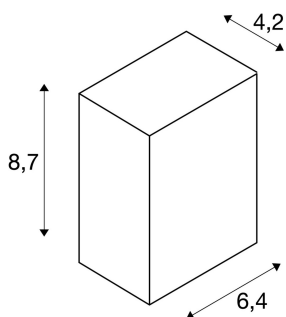

QUAD 1

wall light, LED, 3000K, IP44, square, white, 4.6W

The QUAD 1 wall light is available in several colours, and fitted with a powerful, warm white power LED. The electrical connection of the aluminium luminaire is made directly to the 230V mains supply using the built-in driver. Thanks to its IP44 protection class, the luminaire is suitable for outdoor use.

TECHNICAL DATA

Item no.:	232461
Lamps included	0
Number of different light outlets	1
Primary nominal voltage	200-240V ~50/60Hz mA/V
Secondary power / secondary voltage	700 mA/V
Width	6.4 cm
Height	8.7 cm
Depth	4.2 cm
Net weight	0.321 kg
Gross weight	0.354 kg
IP Code	IP 44
Safety class	I
Assembly	Surface
Assembly details	Wall
Wattage	4.6 W
Lumen	100 lm
Colour temperature	3000 Kelvin
Beam angle	90 °
CRI	>80
Service life	30000 h
BIG WHITE Page	183