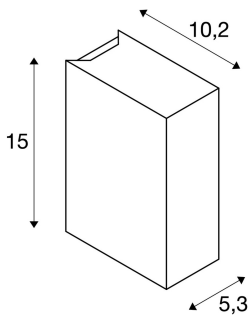

QUAD 2 XL

wall light, LED, 3000K, IP44, square, up/down, anthracite, 3.2W

The QUAD 2 XL wall light is available in several colours, and fitted with a powerful, warm white LED. The electrical connection of the aluminium luminaire is made directly to the 230V mains supply using the built-in driver. Thanks to its IP44 protection class, the luminaire is suitable for outdoor use.

TECHNICAL DATA

Item no.:	232445
Lamps included	0
Number of different light outlets	2
Primary nominal voltage	100-277V ~50/60Hz mA/V
Secondary power / secondary voltage	350 mA/V
Width	5.3 cm
Height	15.0 cm
Depth	10.2 cm
Net weight	1.023 kg
Gross weight	1.091 kg
IP Code	IP 44
Safety class	I
Assembly	Surface
Assembly details	Wall
Wattage	8.6 W
Lumen	520 lm
Colour temperature	3000 Kelvin
Beam angle	110 °
CRI	>80
Binning	6
Binning 2	6
LXXBXX data	L70B50

Service life	30000 h
BIG WHITE Page	158

Notes
