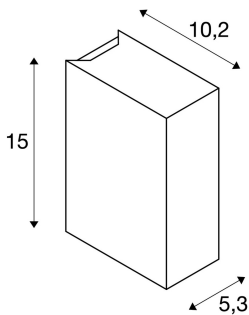

## QUAD 2 XL

wall light, LED, 3000K, IP44, square, up/down, white, 3.2W

The QUAD 2 XL wall light is available in several colours, and fitted with a powerful, warm white LED. The electrical connection of the aluminium luminaire is made directly to the 230V mains supply using the built-in driver. Thanks to its IP44 protection class, the luminaire is suitable for outdoor use.

## TECHNICAL DATA

Item no.:	232441
Lamps included	0
Number of different light outlets	2
Primary nominal voltage	100-277V ~50/60Hz mA/V
Secondary power / secondary voltage	350 mA/V
Width	5.3 cm
Height	15.0 cm
Depth	10.2 cm
Net weight	1.009 kg
Gross weight	1.08 kg
IP Code	IP 44
Safety class	I
Assembly	Surface
Assembly details	Wall
Wattage	8.6 W
Lumen	580 lm
Colour temperature	3000 Kelvin
Beam angle	110 °
CRI	>80
Binning	6
Binning 2	6
LXXBXX data	L70B50