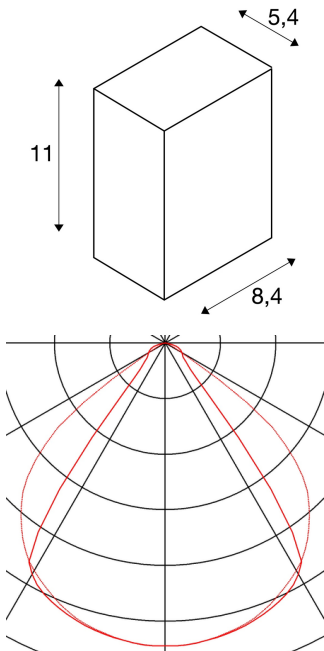

QUAD 1 XL

wall light, LED, 3000K, IP44, square, anthracite, 3.2W

The QUAD 1 XL wall light is available in several colours, and fitted with a powerful, warm white LED. The electrical connection of the aluminium luminaire is made directly to the 230V mains supply using the built-in driver. Thanks to its IP44 protection class, the luminaire is suitable for outdoor use.

TECHNICAL DATA

Item no.:	232435
Lamps included	0
Number of different light outlets	1
Primary nominal voltage	100-277V ~50/60Hz mA/V
Secondary power / secondary voltage	350 mA/V
Width	8.4 cm
Height	11.0 cm
Depth	5.4 cm
Net weight	0.64 kg
Gross weight	0.683 kg
IP Code	IP 44
Safety class	I
Assembly	Surface
Assembly details	Wall
Wattage	4.5 W
Lumen	260 lm
Colour temperature	3000 Kelvin
Beam angle	110 °
CRI	>80
Binning	6
LXXBXX data	L70B50
Service life	30000 h

BIG WHITE Page	183
----------------	-----

Notes
