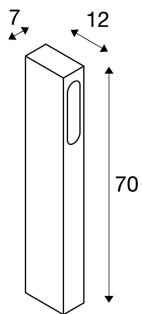

## SLOTBOX 70

outdoor floor stand, LED, 3000K, IP44, square, anthracite, L/W/H 12/7/70, 4W

The indirect floor luminaire SLOTBOX 70 convinces with an extraordinary appearance. Equipped with a high-quality, warm white LED, it provides a perfect mix of efficiency and strong design character. It is suitable for use outdoors thanks to its IP44 protection class. A concrete-anchor-set for the secure mounting is included. Thanks to the incorporated LED driver, the electrical connection of both versions is made directly to 230V mains supply.

## TECHNICAL DATA

Item no.:	232145
Lamps included	0
Primary nominal voltage	200-240V ~50/60Hz mA/V
Secondary power / secondary voltage	700 mA/V
Length	7.0 cm
Width	12.0 cm
Height	70.0 cm
Net weight	2.163 kg
Gross weight	2.627 kg
IP Code	IP 44
Safety class	II
Impact resistance class	IK04
Impact resistance	0,5 Joule
Assembly	Surface
Assembly details	Ground
Wattage	8.0 W
Lumen	160 lm
Colour temperature	3000 Kelvin
CRI	>80
Service life	35000 h
BIG WHITE Page	568