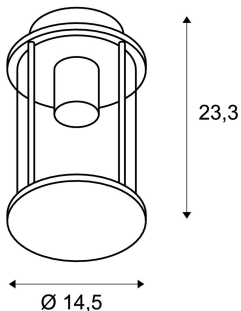

## PHOTONIA

Outdoor ceiling light, A60, round, anthracite, clear glass

The PHOTONIA ceiling light is made of aluminium and clear glass which completely encloses the lamp. Thanks to the position of the built-in sockets, the installed luminaire produces a homogeneous cone of light. It is suitable for use outdoors thanks to its IP44 protection class. The electrical connection is made directly to the 230V mains supply.

## TECHNICAL DATA

Item no.:	232055
Socket	E27
Number of sockets	1
Lamps included	0
Primary nominal voltage	220-240V ~50/60Hz mA/V
Height	23.3 cm
Diameter	14.5 cm
Net weight	1.263 kg
Gross weight	1.689 kg
IP Code	IP 44
Safety class	I
Impact resistance class	IK03
Impact resistance	0,34999999999999998 Joule
Assembly	Surface
Assembly details	Ceiling
Wattage	60.0 W
BIG WHITE Page	672