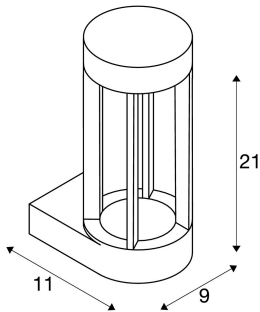

## SLOTS WALL

outdoor wall light, LED, 3000K, rust, 6.3 W

In the SLOTS WALL wall light made from aluminium, the incorporated COB LED module generates an indirectly radiating, warm white light. With protection class IP44, it is suitable for outdoor use. The luminaire is ready to be connected directly to the 230V mains supply.

## TECHNICAL DATA

Item no.:	231807
Lamps included	0
Primary nominal voltage	220-240V ~50/60Hz mA/V
Height	21.0 cm
Diameter	9.0 cm
Depth	11.0 cm
Net weight	0.877 kg
Gross weight	1.066 kg
IP Code	IP 44
Safety class	I
Assembly	Surface
Assembly details	Wall
Wattage	6.3 W
Lumen	140 lm
Colour temperature	3000 Kelvin
CRI	>80
Binning	6
Service life	25000 h
BIG WHITE Page	616