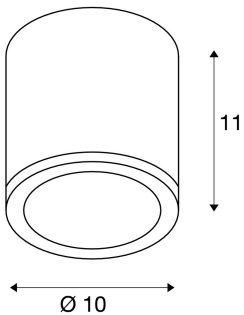

SITRA

outdoor ceiling light, TCR-TSE, IP44, round, white, max. 9W

The SITRA ceiling light is made from aluminium and glass, which covers the lamp. It is suitable for use outdoors thanks to its IP44 protection class. With its built-in GX53 socket, the luminaire is suitable for both LED and energy-saving lamps. The electrical connection of the luminaire, which comes in three colours, is directly to the 230V mains supply.

TECHNICAL DATA

Item no.:	231541
Socket	GX53
Lamp	TCR-TSE
Number of sockets	1
Lamps included	0
Primary nominal voltage	230V ~50Hz mA/V
Height	11.0 cm
Diameter	10.0 cm
Net weight	0.691 kg
Gross weight	0.75 kg
IP Code	IP 44
Safety class	I
Assembly	Surface
Assembly details	Ceiling
Wattage	9.0 W
BIG WHITE Page	674