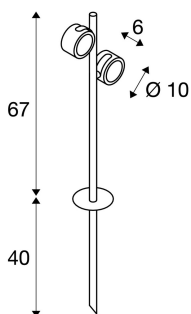

SITRA 360 SL SPIKE

outdoor spike luminaire, double-headed, TCR-TSE, IP44, anthracite, max. 18W

This spike lamp SITRA 360 SL SPIKE is made from aluminium and is suitable for almost all outdoor lighting requirements by two incorporated, multi-directional adjustable lamp heads and IP44 rating. The electrical connection is made using the connection lead and mains plug to the 230V mains supply. The SITRA 360 SL SPIKE also includes floor stands, wall and ceiling lights and can therefore be used universally.

TECHNICAL DATA

Item no.:	231535
Socket	GX53
Lamp	TCR-TSE
Number of sockets	2
Lamps included	0
Primary nominal voltage	230V ~50Hz mA/V
Tilt range	90 °
Horizontal rotation range	90 °
Length	28.0 cm
Width	11.6 cm
Height	67.0 cm
Net weight	1.805 kg
Gross weight	2.82 kg
IP Code	IP 44
Safety class	I
Assembly	Surface
Assembly details	Ground
Wattage	9.0 W
BIG WHITE Page	591