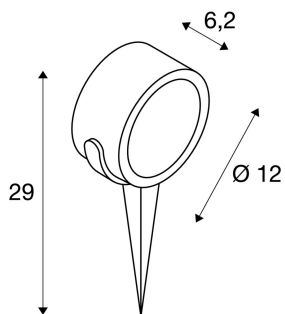

## SITRA EARTH 360

outdoor spike luminaire, single-headed, TCR-TSE, IP44, anthracite, max. 9W

This spike luminaire of the SITRA 360 SPIKE made from aluminium is suitable for almost all outdoor lighting requirements by a built-in rotatable and tiltable lamp head and IP44 protection class. The electrical connection is made using the connection lead and mains plug to the 230V mains supply. The SITRA 360 SPIKE also includes floor stands, wall and ceiling lights and can therefore be used universally.

## TECHNICAL DATA

Item no.:	231525
Socket	GX53
Lamp	TCR-TSE
Number of sockets	1
Lamps included	0
Primary nominal voltage	230V ~50Hz mA/V
Tilt range	90 °
Length	12.0 cm
Width	6.2 cm
Height	12.0 cm
Net weight	0.688 kg
Gross weight	0.797 kg
IP Code	IP 44
Safety class	I
Assembly	Surface
Assembly details	Ground
Wattage	9.0 W
BIG WHITE Page	591

## Accessories

1000868	GARDEN OUTLET , 4-way, black, Germany version, 1.5m connecting cable, IP44
---------	----------------------------------------------------------------------------