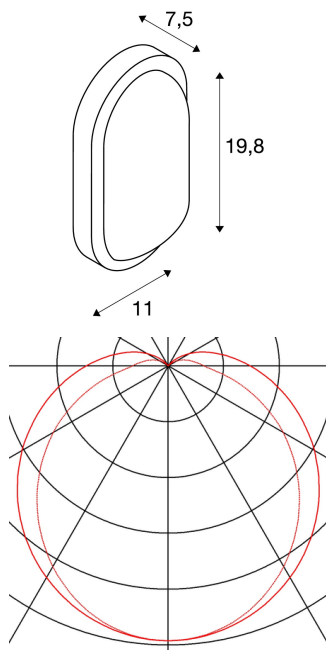

## TERANG 2

outdoor wall and ceiling light, LED, 3000K, IP44, oval, white, max. 11W

A new interpretation of the classical construction luminaires for wall and ceiling mounting with a pre-installed powerful LED module. Available with housing colours of white, silver-grey, anthracite and rust, the TERANG 2 XL has frosted round glass, which guarantees homogeneous distribution of its light. With protection class IP44, this luminaire is also designed for use outdoors. Thanks to its pre-installed LED driver, the TERANG 2 is ready for direct connection to a 230V mains supply.

## TECHNICAL DATA

Item no.:	229931
Lamps included	0
Primary nominal voltage	220-240V ~50Hz mA/V
Width	19.8 cm
Height	11.0 cm
Depth	7.5 cm
Net weight	0.462 kg
Gross weight	0.554 kg
IP Code	IP 44
Safety class	I
Impact resistance class	IK02
Impact resistance	0,200000000000000001 Joule
Assembly	Surface
Assembly details	Ceiling, Wall
Wattage	11.0 W
Lumen	680 lm
Colour temperature	3000 Kelvin
Beam angle	120 °
CRI	>80
Binning	6
Service life	20000 h
BIG WHITE Page	684