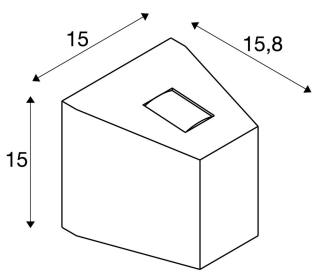

## OUT-BEAM

outdoor wall light, LED, 3000K, beam up/flood down, anthracite

The OUT BEAM series LED wall light, available in single-headed and double-headed versions, was designed especially as an architectural accent illumination. The LED light sources lie opposite each other and are covered by glass, they produce a narrow and a wide beam respectively and thus create the special up/down effect. Thanks to its IP44 protection class, the luminaire is suitable for outdoor use. The electrical connection of the luminaire is made directly to the 230V mains supply thanks to the built-in LED driver. The OUT BEAM series also includes wall lights for halogen lamps.

## TECHNICAL DATA

Item no.:	229665
Lamps included	0
Number of different light outlets	2
Primary nominal voltage	120-277V ~50/60Hz mA/V
Secondary power / secondary voltage	500 mA/V
Width	15.0 cm
Height	15.0 cm
Depth	15.8 cm
Net weight	1.556 kg
Gross weight	1.779 kg
IP Code	IP 44
Safety class	I
Assembly	Surface
Assembly details	Wall
Wattage	18.0 W
Lumen	740 lm
Colour temperature	3000 Kelvin
Beam angle	80 °
CRI	>80
Binning	6
Binning 2	6
Service life	25000 h