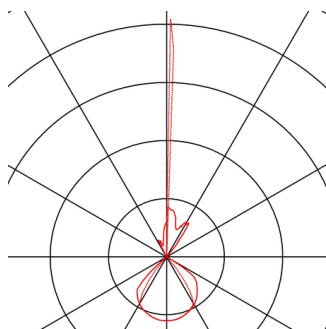

## OUT-BEAM

outdoor wall light, LED, 3000K, beam up/flood down, anthracite

The OUT BEAM series LED wall light, available in single-headed and double-headed versions, was designed especially as an architectural accent illumination. The LED light sources lie opposite each other and are covered by glass, they produce a narrow and a wide beam respectively and thus create the special up/down effect. Thanks to its IP44 protection class, the luminaire is suitable for outdoor use. The electrical connection of the luminaire is made directly to the 230V mains supply thanks to the built-in LED driver. The OUT BEAM series also includes wall lights for halogen lamps.

## TECHNICAL DATA

Item no.:	229665
Lamps included	0
Number of different light outlets	2
Primary nominal voltage	120-277V ~50/60Hz mA/V
Secondary power / secondary voltage	500 mA/V
Width	15.0 cm
Height	15.0 cm
Depth	15.8 cm
Net weight	1.556 kg
Gross weight	1.779 kg
IP Code	IP 44
Safety class	I
Assembly	Surface
Assembly details	Wall
Wattage	18.0 W
Lumen	740 lm
Colour temperature	3000 Kelvin
Beam angle	80 °
CRI	>80
Binning	6
Binning 2	6
Service life	25000 h