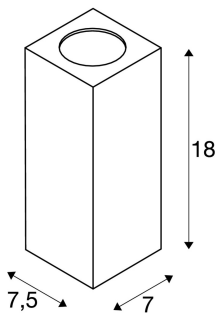

THEO WALL

outdoor wall light, QPAR51, square, anthracite, max. 35W

Wall light of the THEO series, made from aluminium and glass, with one light outlet. It is suitable for use outdoors thanks to its IP44 protection class. The electrical connection of the luminaire, which comes in three colours, is directly to the 230V mains supply. The THEO series contains other ceiling lights can therefore be used universally.

TECHNICAL DATA

Item no.:	229525
Socket	GU10
Lamp	QPAR51
Number of sockets	1
Lamps included	0
Number of different light outlets	1
Primary nominal voltage	230V ~50Hz mA/V
Width	7.0 cm
Height	18.0 cm
Depth	7.5 cm
Net weight	0.682 kg
Gross weight	0.747 kg
IP Code	IP 44
Safety class	I
Assembly	Surface
Assembly details	Wall
Wattage	35.0 W
BIG WHITE Page	650