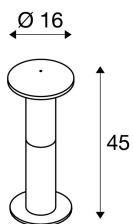

ALPA MUSHROOM 40

outdoor floor stand, TC-(D,H,T,Q)SE, IP55, stone-grey, Ø/H 16/40 cm, max. 24W

The aluminium-made floor stand of the ALPHA MUSHROOM 40 emits its light via one opalescent mushroom-shaped lamp head made from PC. With protection class IP55, it is suitable for outdoor use. As optional accessories for the colour and size versions available for the luminaire, we offer suitable earth spikes, concrete anchor sets, hanger bolt sets and a connection box for safe electrical connection within the round bollard. Connection is made to the 230V mains voltage.

TECHNICAL DATA

Item no.:	228935
Socket	E27
Number of sockets	1
Lamps included	0
Primary nominal voltage	220-240V ~50/60Hz mA/V
Height	40.0 cm
Diameter	16.0 cm
Net weight	0.891 kg
Gross weight	1.273 kg
IP Code	IP 55
Safety class	II
Assembly	Surface
Assembly details	Ground, Ground with Acc.
Wattage	24.0 W
BIG WHITE Page	549