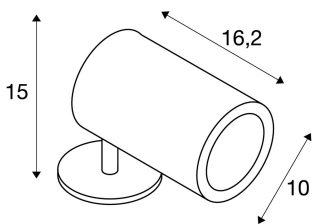

HELIA

outdoor pathway and floor stand, LED, 3000K, round, anthracite, 15W, can be converted to a spike luminaire

The HELIA LED pathway luminaire is fitted with a powerful 15W high-voltage LED and comes in a warm-white colour of light. The luminaire is made of aluminium and is connected using the 3m supply cable with open cable ends directly to the 230V mains supply. Thanks to its IP55 protection class, the luminaire is suitable for outdoor use. This dimmable luminaire contains built-in LED lamps.

TECHNICAL DATA

Item no.:	228555
Lamps included	0
Number of different light outlets	1
Primary nominal voltage	220-240V ~50/60Hz mA/V
Vertical tilting range	90 °
Horizontal rotation range	320 °
Length	16.2 cm
Height	15.0 cm
Diameter	10.0 cm
Net weight	1.233 kg
Gross weight	1.423 kg
IP Code	IP 55
Safety class	I
Assembly	Surface
Assembly details	Ceiling,Ground,Ground with Acc.,Wall
Dimmable	Ja
Dimming technology	Leading edge,trailing edge
Wattage	17.0 W
Lumen	1050 lm
Colour temperature	3000 Kelvin
Beam angle	50 °
CRI	>80

Binning	6
Service life	40000 h
BIG WHITE Page	599

Accessories

228560	EARTH SPIKE , for HELIA pathway and floor stand, stainless steel, 17 cm
--------	---

Notes
