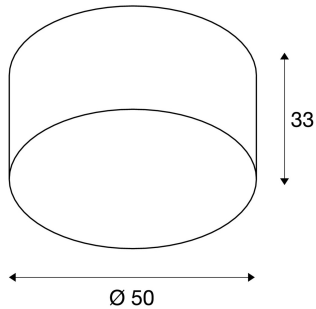

SOPRANA CL-1

ceiling light, TC-DSE, round, beige shade Ø/H 50/26 cm, max. 3x60W

The generously designed lamp shade ensures a wide range of applications for the SOPRANA CL-1 ceiling light. The shade is made of textile and polystyrene and available in white or beige. It guarantees even lighting attributes with the standard E27 240V lamps used. The SOPRANA CL-1 ceiling light is ready for direct connection to the 230V mains supply.

TECHNICAL DATA

Item no.:	155373
Socket	E27
Number of sockets	3
TBD	0
Primary nominal voltage	220-240V ~50/60Hz mA/V
Height	33.0 cm
Diameter	50.0 cm
Net weight	1.984 kg
TBD	3.916 kg
Safety class	I
Assembly	Surface
Assembly details	Ceiling
Wattage	60.0 W
BIG WHITE Page	237