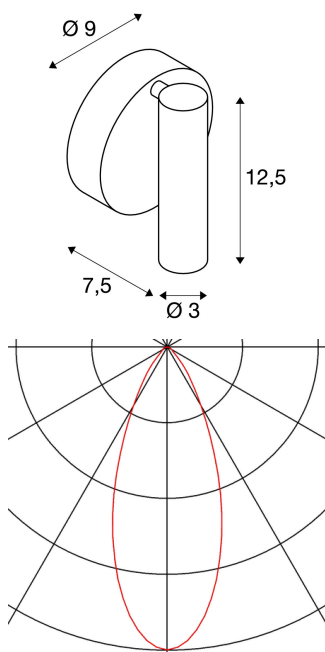

KARPO

wall and ceiling light, single-headed, LED, 3000K,
round, black, with switch, 7.5W

The KARPO LED wall and ceiling light has its canopy and head connected by a hinge part which can swivel and tilt. The high-power 7.5W LED fitted and the housing-mounted switch means that the luminaire is suitable for many applications, including as a reading light. The electrical connection of the luminaire, which is available in various light colours, is made directly to the 230V mains supply thanks to the built-in LED driver. This luminaire contains built-in LED lamps.

TECHNICAL DATA

Item no.:	152340
Lamps included	0
Number of different light outlets	1
Primary nominal voltage	100-240V ~50/60Hz mA/V
Secondary power / secondary voltage	500 mA/V
Vertical tilting range	90 °
Horizontal rotation range	350 °
Width	9.0 cm
Height	12.5 cm
Depth	7.5 cm
Net weight	0.323 kg
Gross weight	0.399 kg
Safety class	I
Assembly	Surface
Assembly details	Wall
Wattage	6.0 W
Lumen	330 lm
Colour temperature	3000 Kelvin
Beam angle	40 °
CRI	>90
Binning	6
Service life	30000 h