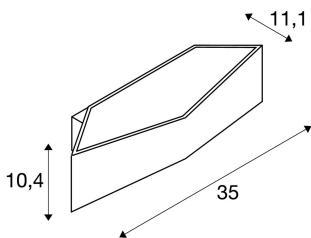

## TECHNICAL DATA

Item no.:	151740
Lamps included	0
Primary nominal voltage	220-240V ~50/60Hz mA/V
Secondary power / secondary voltage	500 mA/V
Width	35.0 cm
Height	10.4 cm
Depth	11.1 cm
Net weight	1.103 kg
Gross weight	1.479 kg
Safety class	I
Assembly	Surface
Assembly details	Wall
Dimmable	Ja
Dimming technology	Dim-to-Warm, Leading edge, trailing edge
Wattage	22.0 W
Lumen	500 lm
CRI	>90
Binning	6
Service life	30000 h
BIG WHITE Page	172