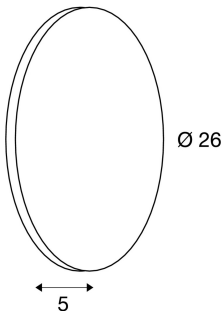

PLASTRA

wall light, LED, 3000K, round, white plaster, Ø 30cm

With the PLASTRA ROUND LED, you have a highly-individual wall and ceiling light with a puristic, clear design. By the incorporated and warm white LED strip, it offers an indirect mood lighting and thereby becomes a special kind of lighting object. Thanks to its built-in LED driver, it can be directly connected to the 230V mains supply. The light can be individually customised with paint, wallpaper and stickers. This luminaire includes built-in LED lamps.

TECHNICAL DATA

Item no.:	148091
Lamps included	0
Number of different light outlets	1
Primary nominal voltage	100-240V ~50/60Hz mA/V
Secondary power / secondary voltage	12 mA/V
Diameter	26.0 cm
Depth	5.0 cm
Net weight	2.023 kg
Gross weight	2.406 kg
Safety class	I
Assembly	Surface
Assembly details	Ceiling, Wall
Wattage	7.4 W
Lumen	400 lm
Colour temperature	3000 Kelvin
CRI	>80
Binning	6
Service life	15000 h
BIG WHITE Page	137