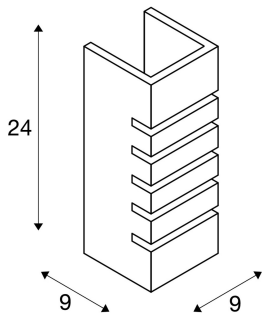

PLASTRA wall light

square, 100 Slot, white plaster, E14, max. 40 W

The PLASTRA plaster light is a highly individual wall light with a pure, clear form. Prepared to take E14 incandescent or energy saving lamps, it comes ready for direct connection to 230V mains supply. The sandpaper included as part of the delivery is used to clean the surfaces. After priming, the luminaire can be painted with wall paint as desired.

TECHNICAL DATA

Item no.:	148010
Socket	E14
Lamp	C35
Number of sockets	1
Lamps included	0
Primary nominal voltage	230V ~50Hz mA/V
Width	9.0 cm
Height	24.0 cm
Depth	9.0 cm
Net weight	1.684 kg
Gross weight	1.878 kg
Safety class	I
Assembly	Surface
Assembly details	Wall
Wattage	40.0 W
BIG WHITE Page	159

Recommended lamp

560372	C35 LED RETROFIT , E14, 2700K, 6.5W, dimmable
--------	--

Notes
