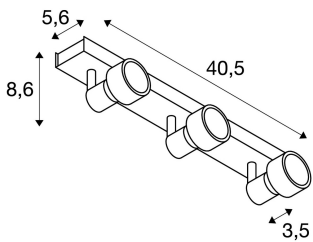

PURI 3 wall and ceiling light

triple-headed, QPAR51, matt black, max. 150 W, with deco ring

Wall and ceiling light of our PURI series where, depending on the version, one to three adjustable lamp heads are mounted to the canopy. The luminaire is made of aluminium and, thanks to the GU10 socket, is suitable for both halogen and LED lamps. A lamp is included to place on the lamp for halogen lamps with 5cm diameter. The electrical connection of the luminaire, which comes in various colours, is made directly to the 230V mains supply.

TECHNICAL DATA

Item no.:	147380
Socket	GU10
Lamp	QPAR51
Number of sockets	3
Lamps included	0
Primary nominal voltage	230V ~50Hz mA/V
Tilt range	85 °
Horizontal rotation range	350 °
Length	40.5 cm
Width	5.6 cm
Height	8.6 cm
Net weight	0.934 kg
Gross weight	1.065 kg
Safety class	I
Assembly	Surface
Assembly details	Ceiling, Wall
Wattage	50.0 W
BIG WHITE Page	303