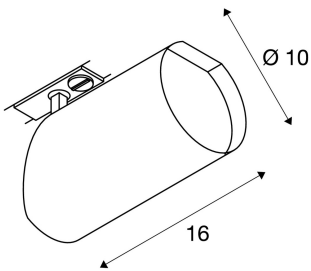

## BILAS

spot for 240V 1-circuit track, LED, 2700K, round, matt black, 60°, 16W, incl. 1-circuit adapter

The simple and elegantly shaped BILAS SPOT is equipped with an adapter for the 240V 1-phase track system and has a turning and pivoting arm that can be locked into position. Outfitted with a powerful, warm white COB LED, the spot is available in a number of colours, as well as various beam angles.

## TECHNICAL DATA

Item no.:	143560
Lamps included	0
Primary nominal voltage	230V ~50/60Hz mA/V
Vertical tilting range	90 °
Horizontal rotation range	355 °
Height	20.0 cm
Diameter	10.0 cm
Net weight	0.844 kg
Gross weight	1.075 kg
Safety class	I
Assembly	Surface
Assembly details	Ceiling,Track Ceiling,Wall
Dimmable	Ja
Dimming technology	Leading edge,trailing edge
Wattage	16.0 W
Lumen	1000 lm
Colour temperature	2700 Kelvin
Beam angle	60 °
CRI	>80
Binning	6
Service life	50000 h
BIG WHITE Page	398